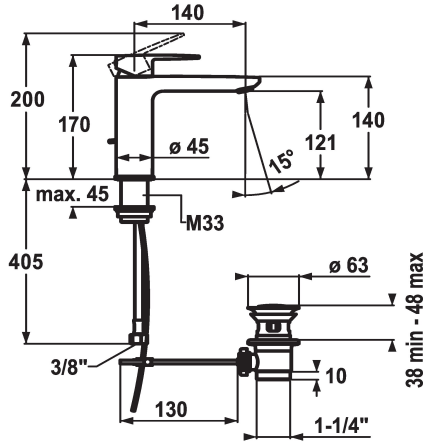

KWC ELLA

Lever mixer - Basin - CoolFix

Modell-Linie: ELLA | 12.381.033.000FL

Umyvadlové armatury | Hydraulické armatury

KWC-No.

124644

chromeline, A 140, flexible connection hoses, with pop-up valve

124645

chromeline, A 140, flexible connection hoses, without pop-up valve

- * Lever mixer
- * CoolFix - Cold water flow with a centered lever
- * EcoProtect - water-saving device
- * Fixed spout
- Neoperl® Perlator® Shorty
- * OptimalSpace - ample space for washing or working
- * KWC cartridge M 35 OP

ATT-KWC- ABLAUFGARNITUR

mit_Ablaufgarnitur

ohne_Ablaufgarnitur

- with ceramic discs
- flow rate and temperature continuously variable
- temperature limitation
- * Flexible connection hoses 3/8"
- * Fastening by means of threaded sleeve M33 x 1.5
- * Mounting hole size ø35 mm

Faucet_typ

Measure_Height

ATT-KWC-ENERGIESPAREN

G_Acoustic group

Projection_A

EnergyLabelCH

ATT-KWC-MASS-WASSERAUSTRITT

Materiál