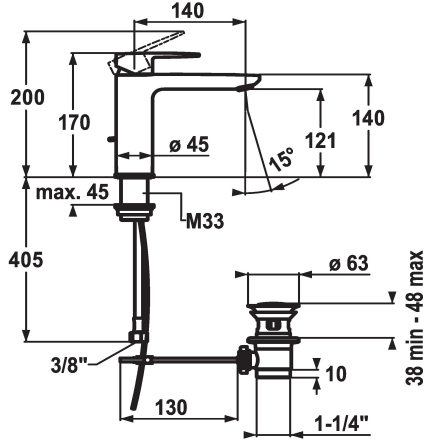

## KWC ELLA

Lever mixer - Basin - CoolFix

Modell-Linie: ELLA | 12.381.033.000FL

Taps | Manual taps

### KWC-No.

**124644**

chromeline, A 140, flexible connection hoses, with pop-up valve

**124645**

chromeline, A 140, flexible connection hoses, without pop-up valve

- \* Lever mixer
- \* CoolFix - Cold water flow with a centered lever
- \* EcoProtect - water-saving device
- \* Fixed spout
- Neoperl® Perlator® Shorty
- \* OptimalSpace - ample space for washing or working
- \* KWC cartridge M 35 OP

### pop-up valve

with pop-up valve

without pop-up valve

- with ceramic discs
- flow rate and temperature continuously variable
- temperature limitation
- \* Flexible connection hoses 3/8"
- \* Fastening by means of threaded sleeve M33 x 1.5
- \* Mounting hole size ø35 mm

### Technical Data

Flow rate
pop-up valve
Connection
Spout
Handling
Color code
Installation type
Faucet_typ
Measure Height
Energysaving
Acoustic group
Projection A
Energy label
Dimension Water outlet
material