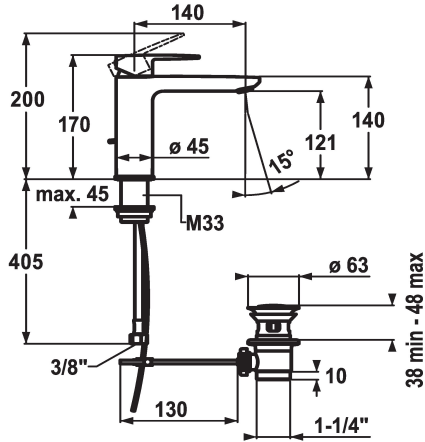

KWC ELLA

Lever mixer - Basin - CoolFix

Modell-Linie: ELLA | 12.381.033.000FL

Hanat | Käsikäyttöiset hanat

KWC-No.

124644

chromeline, A 140, flexible connection hoses, with pop-up valve

124645

chromeline, A 140, flexible connection hoses, without pop-up valve

- * Lever mixer
- * CoolFix - Cold water flow with a centered lever
- * EcoProtect - water-saving device
- * Fixed spout
- Neoperl® Perlator® Shorty
- * OptimalSpace - ample space for washing or working
- * KWC cartridge M 35 OP

ATT-KWC- ABLAUFGARNITUR

mit_Ablaufgarnitur

ohne_Ablaufgarnitur

- with ceramic discs
- flow rate and temperature continuously variable
- temperature limitation
- * Flexible connection hoses 3/8"
- * Fastening by means of threaded sleeve M33 x 1.5
- * Mounting hole size ø35 mm

Faucet_typ

Measure_Height

ATT-KWC-ENERGIESPAREN

G_Acoustic group

Projection_A

EnergyLabelCH

ATT-KWC-MASS-WASSERAUSTRITT

Materiaali