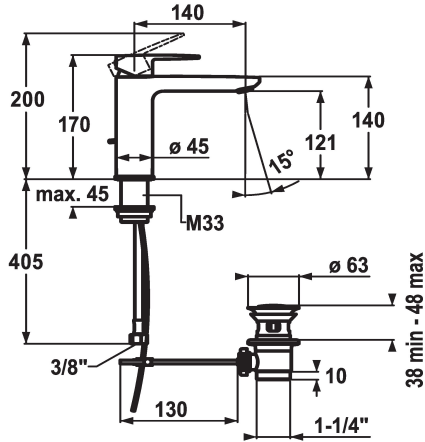

KWC ELLA

Lever mixer - Basin - CoolFix

Modell-Linie: ELLA | 12.381.033.000FL

Armatura umywalkowa | Armatura jednouchwytowa

KWC-No.

124644

chromeline, A 140, flexible connection hoses, with pop-up valve

124645

chromeline, A 140, flexible connection hoses, without pop-up valve

- * Lever mixer
- * CoolFix - Cold water flow with a centered lever
- * EcoProtect - water-saving device
- * Fixed spout
- Neoperl® Perlator® Shorty
- * OptimalSpace - ample space for washing or working
- * KWC cartridge M 35 OP

ATT-KWC-ABLAUFGARNITUR

mit_Ablaufgarnitur

ohne_Ablaufgarnitur

- with ceramic discs
- flow rate and temperature continuously variable
- temperature limitation
- * Flexible connection hoses 3/8"
- * Fastening by means of threaded sleeve M33 x 1.5
- * Mounting hole size ø35 mm

Faucet_typ

Dimension Height

ATT-KWC-ENERGIESPAREN

G_Acoustic group

Projection_A

EnergyLabelCH

ATT-KWC-MASS-WASSERAUSTRITT

Material