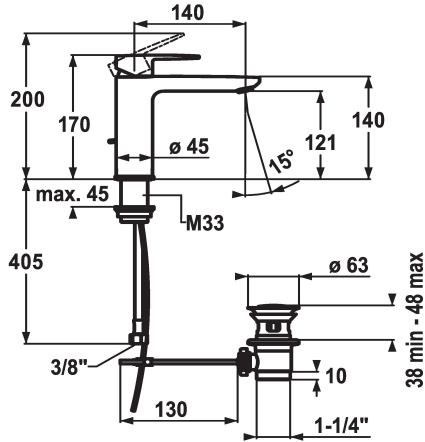

KWC ELLA

Lever mixer - Basin - CoolFix

Modell-Linie: ELLA | 12.381.033.000FL

Kranar | Hydraulické armatúry

KWC-No.

124644

chromeline, A 140, flexible connection hoses, with pop-up valve

124645

chromeline, A 140, flexible connection hoses, without pop-up valve

- * Lever mixer
- * CoolFix - Cold water flow with a centered lever
- * EcoProtect - water-saving device
- * Fixed spout
- Neoperl® Perlator® Shorty
- * OptimalSpace - ample space for washing or working
- * KWC cartridge M 35 OP

ATT-KWC- ABLAUFGARNITUR

mit_Ablaufgarnitur

ohne_Ablaufgarnitur

- with ceramic discs
- flow rate and temperature continuously variable
- temperature limitation
- * Flexible connection hoses 3/8"
- * Fastening by means of threaded sleeve M33 x 1.5
- * Mounting hole size ø35 mm

Faucet_typ

Measure_Height

ATT-KWC-ENERGIESPAREN

G_Acoustic group

Projection_A

EnergyLabelCH

ATT-KWC-MASS-WASSERAUSTRITT

Material