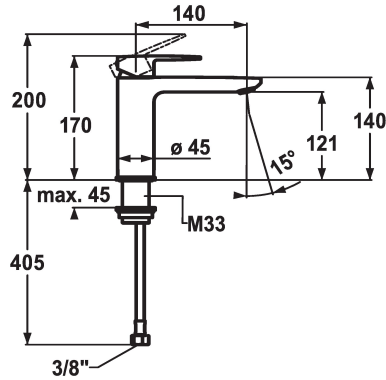

KWC ELLA

Lever mixer - Basin - CoolFix

Modell-Linie: ELLA | 12.381.073.000FL

Umyvadlové armatury | Hydraulické armatury

KWC-No.

124644

chromeline, A 140, flexible connection hoses, with pop-up valve

124645

chromeline, A 140, flexible connection hoses, without pop-up valve

- * Lever mixer
- * CoolFix - Cold water flow with a centered lever
- * EcoProtect - water-saving device
- * Fixed spout
- Neoperl® Perlator® Shorty
- * OptimalSpace - ample space for washing or working
- * KWC cartridge M 35 OP

ATT-KWC-ABLAUFGARNITUR

mit_Ablaufgarnitur

ohne_Ablaufgarnitur

- with ceramic discs
- flow rate and temperature continuously variable
- temperature limitation
- * Flexible connection hoses 3/8"
- * Fastening by means of threaded sleeve M33 x 1.5
- * Mounting hole size ø35 mm

Faucet_typ

Measure_Height

ATT-KWC-ENERGIESPAREN

G_Acoustic_group

Projection_A

EnergyLabelCH

ATT-KWC-MASS-WASSERAUSTRITT

Materiál