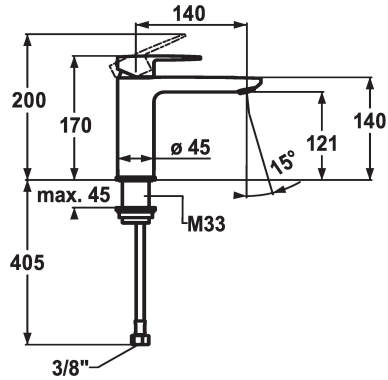

KWC ELLA

Lever mixer - Basin - CoolFix

Modell-Linie: ELLA | 12.381.073.000FL

Taps | Manual taps

KWC-No.

124644

chromeline, A 140, flexible connection hoses, with pop-up valve

124645

chromeline, A 140, flexible connection hoses, without pop-up valve

- * Lever mixer
- * CoolFix - Cold water flow with a centered lever
- * EcoProtect - water-saving device
- * Fixed spout
- Neoperl® Perlator® Shorty
- * OptimalSpace - ample space for washing or working
- * KWC cartridge M 35 OP

pop-up assembly

with pop-up valve

without pop-up valve

- with ceramic discs
- flow rate and temperature continuously variable
- temperature limitation
- * Flexible connection hoses 3/8"
- * Fastening by means of threaded sleeve M33 x 1.5
- * Mounting hole size ø35 mm

Technical Data

Flow rate
pop-up assembly
Connection
Spout
Handling
Color code
Installation type
Faucet_typ
Dimension Height
Energysaving
Acoustic group
Projection A
Energy label
Dimension Water outlet
material