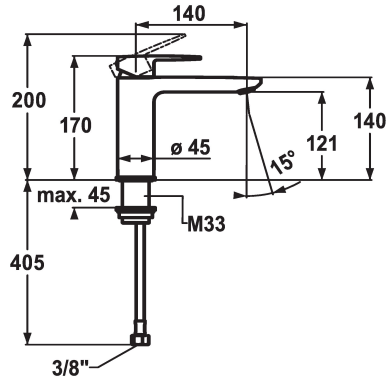

### KWC-No.

**124644**

chromeline, A 140, flexible connection hoses, with pop-up valve

**124645**

chromeline, A 140, flexible connection hoses, without pop-up valve

- \* Lever mixer
- \* CoolFix - Cold water flow with a centered lever
- \* EcoProtect - water-saving device
- \* Fixed spout
- Neoperl® Perlator® Shorty
- \* OptimalSpace - ample space for washing or working
- \* KWC cartridge M 35 OP

### pop-up valve

with pop-up valve

without pop-up valve

- with ceramic discs
- flow rate and temperature continuously variable
- temperature limitation
- \* Flexible connection hoses 3/8"
- \* Fastening by means of threaded sleeve M33 x 1.5
- \* Mounting hole size ø35 mm

### Technical Data

Flow rate	5 l/min (3 bar)
pop-up valve	without pop-up valve
Connection	Flexible connection hoses
Spout	fixed
Handling	top lever
Color code	chromeline
Installation type	Pillar installation
Faucet_typ	Faucet
Measure Height	170
Energysaving	Coolfix
Acoustic group	yes
Projection A	A 140
Energy label	A
Dimension Water outlet	121
material	Brass

Flow rate	5 l/min (3 bar)
pop-up valve	without pop-up valve
Connection	Flexible connection hoses
Spout	fixed
Handling	top lever
Color code	chromeline
Installation type	Pillar installation
Faucet_typ	Faucet
Measure Height	170
Energysaving	Coolfix
Acoustic group	yes
Projection A	A 140
Energy label	A
Dimension Water outlet	121
material	Brass