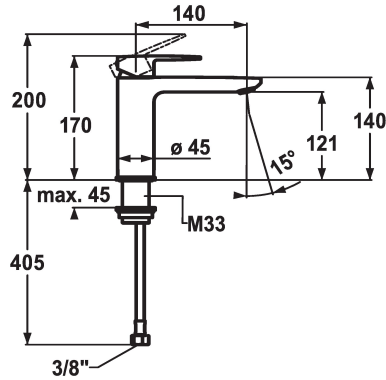

KWC ELLA

Lever mixer - Basin - CoolFix

Modell-Linie: ELLA | 12.381.073.000FL

Hanat | Käsi­käyt­toiset hanat

KWC-No.

124644

chromeline, A 140, flexible connection hoses, with pop-up valve

124645

chromeline, A 140, flexible connection hoses, without pop-up valve

- * Lever mixer
- * CoolFix - Cold water flow with a centered lever
- * EcoProtect - water-saving device
- * Fixed spout
- * Neoperl® Perlator® Shorty
- * OptimalSpace - ample space for washing or working
- * KWC cartridge M 35 OP

ATT-KWC- ABLAUFGARNITUR

mit_Ablaufgarnitur

ohne_Ablaufgarnitur

- with ceramic discs
- flow rate and temperature continuously variable
- temperature limitation
- * Flexible connection hoses 3/8"
- * Fastening by means of threaded sleeve M33 x 1.5
- * Mounting hole size ø35 mm

Faucet_typ

Measure_Height

ATT-KWC-ENERGIESPAREN

G_Acoustic group

Projection_A

EnergyLabelCH

ATT-KWC-MASS-WASSERAUSTRITT

Materiaali