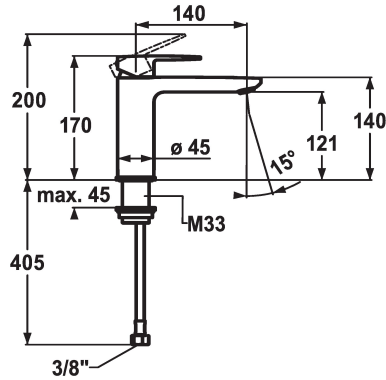

## KWC ELLA

Lever mixer - Basin - CoolFix

Modell-Linie: ELLA | 12.381.073.000FL

Armatura umywalkowa | Armatura jednouchwytywa

### KWC-No.

**124644**

chromeline, A 140, flexible connection hoses, with pop-up valve

**124645**

chromeline, A 140, flexible connection hoses, without pop-up valve

- \* Lever mixer
- \* CoolFix - Cold water flow with a centered lever
- \* EcoProtect - water-saving device
- \* Fixed spout
- Neoperl® Perlator® Shorty
- \* OptimalSpace - ample space for washing or working
- \* KWC cartridge M 35 OP

### ATT-KWC- ABLAUFGARNITUR

mit\_Ablaufgarnitur

ohne\_Ablaufgarnitur

- with ceramic discs
- flow rate and temperature continuously variable
- temperature limitation
- \* Flexible connection hoses 3/8"
- \* Fastening by means of threaded sleeve M33 x 1.5
- \* Mounting hole size ø35 mm

Faucet\_typ

Dimension Height

ATT-KWC-ENERGIESPAREN

G\_Acoustic group

Projection\_A

EnergyLabelCH

ATT-KWC-MASS-WASSERAUSTRITT

Material