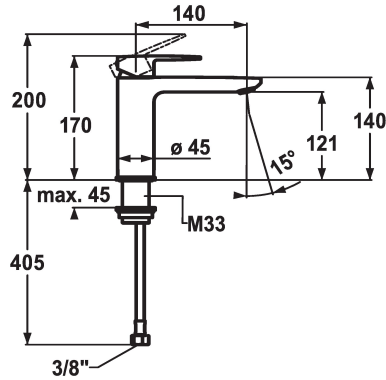

KWC ELLA

Lever mixer - Basin - CoolFix

Modell-Linie: ELLA | 12.381.073.000FL

Kranar | Hydraulické armatúry

KWC-No.

124644

chromeline, A 140, flexible connection hoses, with pop-up valve

124645

chromeline, A 140, flexible connection hoses, without pop-up valve

- * Lever mixer
- * CoolFix - Cold water flow with a centered lever
- * EcoProtect - water-saving device
- * Fixed spout
- Neoperl® Perlator® Shorty
- * OptimalSpace - ample space for washing or working
- * KWC cartridge M 35 OP

ATT-KWC-ABLAUFGARNITUR

mit_Ablaufgarnitur

ohne_Ablaufgarnitur

- with ceramic discs
- flow rate and temperature continuously variable
- temperature limitation
- * Flexible connection hoses 3/8"
- * Fastening by means of threaded sleeve M33 x 1.5
- * Mounting hole size ø35 mm

Faucet_typ

Measure_Height

ATT-KWC-ENERGIESPAREN

G_Acoustic_group

Projection_A

EnergyLabelCH

ATT-KWC-MASS-WASSERAUSTRITT

Material