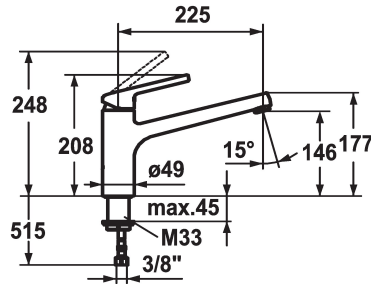

KWC LUNA E Lever mixer - Kitchen

Modell-Linie: LUNA E | 10.441.023.176FL
Umyvadlové armatury | Hydraulické armatury

KWC-No.

123818
chromeline, A 225

124748
matt black, A 225

- * Lever mixer
- * Swivel spout 160°
- Neoperl® Cascade®
- * KWC cartridge M 35
- with ceramic discs

- flow rate and temperature continuously variable
- * Flexible connection hoses 3/8"
- * Fastening by means of threaded sleeve M33 x 1.5
- * Mounting hole size ø35 mm

Technické údaje

A_Spout_Spray
Connection
ATT-KWC-AUSLAUF
Handling
ATT-KWC-FARBCODE
Installation_type
Faucet_typ
Measure_Height
G_Acoustic_group
Projection_A
EnergyLabelCH
ATT-KWC-MASS-WASSERAUSTRITT
Materiál

12 l/min (3 bar)
Flexible_Anschlusschläuche
schwenkbar
topbedient
matt black
Standmontage
01
208
yes
A225
B
146
mosaz