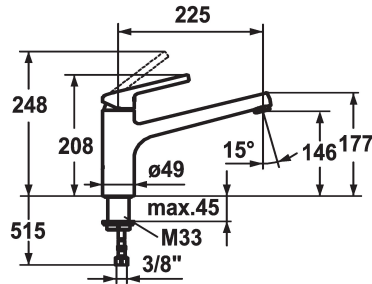

KWC LUNA E Lever mixer - Kitchen

Modell-Linie: LUNA E | 10.441.023.176FL
Kranar | Hydraulické armatúry

KWC-No.

123818
chromeline, A 225

124748
matt black, A 225

* Lever mixer
* Swivel spout 160°
- Neoperl® Cascade®
* KWC cartridge M 35
- with ceramic discs

- flow rate and temperature continuously variable
* Flexible connection hoses 3/8"
* Fastening by means of threaded sleeve M33 x 1.5
* Mounting hole size ø35 mm

Technical Data

A_Spout_Spray

Connection

ATT-KWC-AUSLAUF

ATT-KWC-MASS-WASSERAUSTRITT

Material

12 l/min (3 bar)

Flexible_Anschlusschläuche

schwenkbar

topbedient

matt black

Standmontage