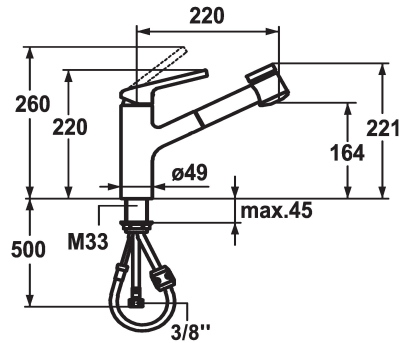

## KWC LUNA E Lever mixer - Kitchen

Modell-Linie: LUNA E | 10.441.033.176FL  
Taps | Manual taps

### KWC-No.

**123820**  
chromeline, A220

**124751**  
matt black, A220

- \* Lever mixer
- \* TouchProtect - anti-scald protection thanks to the "double skin" principle
- \* Pull-out spray
  - SprayClean - easy to clean and actively prevents limescale buildup
  - up to 600 mm pull-out length
  - SprayLock - lockable jet spray
  - PowerClean - needle spray mode, with automatic diverter reset

- QuickConnect - Simple hose connection system
- \* Hose guide, swivelling 130°
- \* EasyLock - a pull-out spray that easily slides back into place
- \* KWC cartridge M 35
  - with ceramic discs
  - flow rate and temperature continuously variable
- \* Flexible connection hoses 3/8"
- \* Fastening by means of threaded sleeve M33 x 1.5
- \* Mounting hole size ø35 mm

### Technical Data

Flow rate needle spray
Flow rate normal spray
Connection
Spout
Handling
Kitchenspray
Color code
Installation type
Faucet_typ
Dimension Height
Acoustic group
Projection A
Energy label
Dimension Water outlet
material