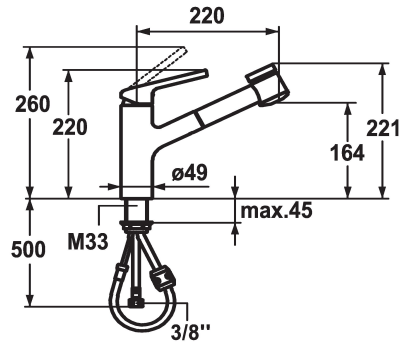

## KWC LUNA E Lever mixer - Kitchen

Modell-Linie: LUNA E | 10.441.033.176FL  
Taps | Manual taps

### KWC-No.

**123820**  
chromeline, A220

**124751**  
matt black, A220

- \* Lever mixer
- \* TouchProtect - anti-scald protection thanks to the "double skin" principle
- \* Pull-out spray
  - SprayClean - easy to clean and actively prevents limescale buildup
  - up to 600 mm pull-out length
  - SprayLock - lockable jet spray
  - PowerClean - needle spray mode, with automatic diverter reset

- QuickConnect - Simple hose connection system
- \* Hose guide, swivelling 130°
- \* EasyLock - a pull-out spray that easily slides back into place
- \* KWC cartridge M 35
  - with ceramic discs
  - flow rate and temperature continuously variable
- \* Flexible connection hoses 3/8"
- \* Fastening by means of threaded sleeve M33 x 1.5
- \* Mounting hole size ø35 mm

### Technical Data

Flow rate needle spray
Flow rate normal spray
Connection
Spout
Handling
Kitchenspray
Color code
Installation type
Faucet_typ
Measure Height
Acoustic group
Projection A
Energy label
Dimension Water outlet
material