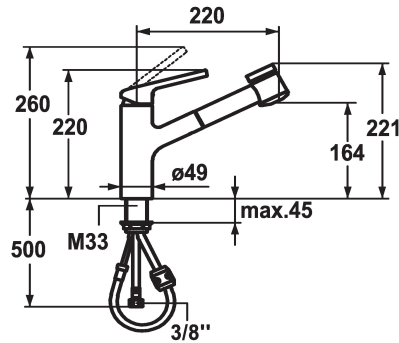

## KWC LUNA E Lever mixer - Kitchen

Modell-Linie: LUNA E | 10.441.033.176FL  
Hanat | Käsikäyttöiset hanat

### KWC-No.

**123820**  
chromeline, A220

**124751**  
matt black, A220

- \* Lever mixer
- \* TouchProtect - anti-scald protection thanks to the "double skin" principle
- \* Pull-out spray
  - SprayClean - easy to clean and actively prevents limescale buildup
  - up to 600 mm pull-out length
  - SprayLock - lockable jet spray
  - PowerClean - needle spray mode, with automatic diverter reset

- QuickConnect - Simple hose connection system
- \* Hose guide, swivelling 130°
- \* EasyLock - a pull-out spray that easily slides back into place
- \* KWC cartridge M 35
  - with ceramic discs
  - flow rate and temperature continuously variable
- \* Flexible connection hoses 3/8"
- \* Fastening by means of threaded sleeve M33 x 1.5
- \* Mounting hole size ø35 mm

### Tekniset tiedot

ATT-KWC-A_AUSZUGBRAUSE_SIEB	10 l/min (3 bar)
ATT-KWC-A_AUSZUGBRAUSE_NORMAL	10 l/min (3 bar)
Connection	Flexible_Anschlussschläuche
Spout	schwenkbar
Handling	topbedient
Kitchen_spray	Auszugbrause
ATT-KWC-FARBCODE	matt black
Installation_type	Standmontage
Faucet_typ	01
Measure_Height	220
G_Acoustic_group	yes
Projection_A	A220
EnergyLabelCH	B
ATT-KWC-MASS-WASSERAUSTRITT	164
Materiaali	Messinki
lviCode	0