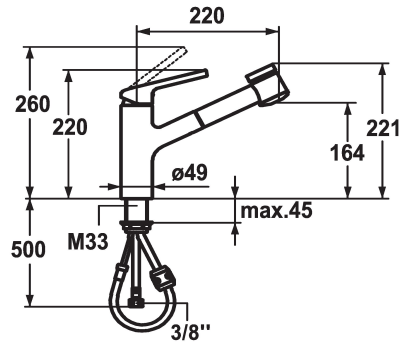

## KWC LUNA E Lever mixer - Kitchen

Modell-Linie: LUNA E | 10.441.033.176FL  
Armatura umywalkowa | Armatura jednouchwytywa

### KWC-No.

**123820**  
chromeline, A220

**124751**  
matt black, A220

- \* Lever mixer
- \* TouchProtect - anti-scald protection thanks to the "double skin" principle
- \* Pull-out spray
  - SprayClean - easy to clean and actively prevents limescale buildup
  - up to 600 mm pull-out length
  - SprayLock - lockable jet spray
  - PowerClean - needle spray mode, with automatic diverter reset

- QuickConnect - Simple hose connection system
- \* Hose guide, swivelling 130°
- \* EasyLock - a pull-out spray that easily slides back into place
- \* KWC cartridge M 35
  - with ceramic discs
  - flow rate and temperature continuously variable
- \* Flexible connection hoses 3/8"
- \* Fastening by means of threaded sleeve M33 x 1.5
- \* Mounting hole size  $\varnothing 35$  mm

Standmontage

Faucet\_typ

01

Dimension Height

220

G\_Acoustic\_group

1

Projection\_A