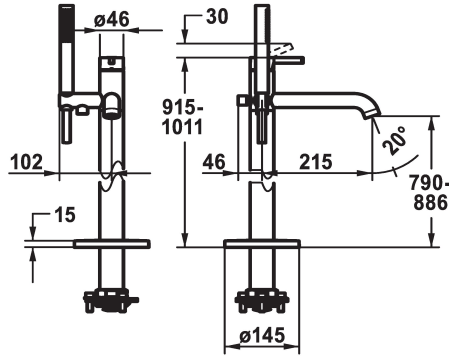

KWC BEVO Lever mixer - Tub

Modell-Linie: BEVO | 20.421.093.000
Suihkut ja suihkupaneelit | Allashanat

KWC-No.

124791
chromeline, A 215, with hand shower and hose

125030
matt black, A 215, with hand shower and hose

125057
brushed steel, A 215, with hand shower and hose

- * Lever mixer
- * For freestanding tub
- * Integrated check valve in the hose outlet
- * with shower holder
- * Fixed spout
- Neoperl® SLIM®
- * KWC cartridge M 35 OP
- with ceramic discs

ATT-KWC-FARBCODE

chromeline

matt black

brushed steel

- flow rate and temperature continuously variable
- temperature limitation
- * Scope of delivery:
 - Hand shower KWC FIT-X slim 26.000.103.000
 - Shower hose 1500 mm, metal Z.538.415.000
- * To be ordered separately:
 - Unit for concealed installation 39.000.602.931

IviCode

21 l/min (3 bar)

12 l/min (3bar)

Kiinnitetty

mit_Brause_Schlauch

topbedient

chromeline

Bodenstehend