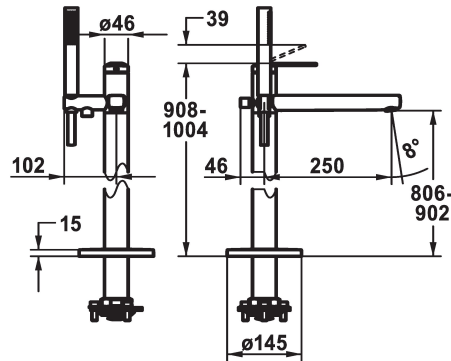

KWC DOMO 6.0 Lever mixer - Tub

Modell-Linie: DOMO 6.0 | 20.661.094.000
Showers | Exposed bath mixer

KWC-No.

124792
chromeline, A 250, with hand shower and hose

- * Lever mixer
- * For freestanding tub
- * Integrated check valve in the hose outlet
- * with shower holder
- * Fixed spout
- Neoperl® Perlator® laminar
- * KWC cartridge M 35 OP
- with ceramic discs

- flow rate and temperature continuously variable
- temperature limitation
- * Scope of delivery:
 - Hand shower KWC FIT-X slim 26.000.103.000
 - Shower hose 1500 mm, metal Z.538.415.000
- * To be ordered separately:
 - Unit for concealed installation 39.000.602.931

Technical Data

Flow rate	21 l/min (3 bar)
Spray outlet: Flow rate	12 l/min (3bar)
Shower_set	mit_Brause...Schlauch
Handling	top lever
Color code	chrome
Installation_type	Freestanding
Faucet_typ	Faucet
Measure Height	908-1004
Acoustic group	Mains receiver1
Spray outlet: Acoustic group	Battery1
Projection_A	A 250
Energy Label	B
Dimension Water outlet	906-902

Flow rate	21 l/min (3 bar)
Spray outlet: Flow rate	12 l/min (3bar)
Shower_set	mit_Brause...Schlauch
Handling	top lever
Color code	chrome
Installation_type	Freestanding
Faucet_typ	Faucet
Measure Height	908-1004
Acoustic group	Mains receiver1
Spray outlet: Acoustic group	Battery1
Projection_A	A 250
Energy Label	B
Dimension Water outlet	906-902