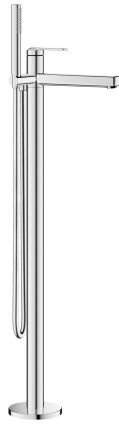

KWC DOMO 6.0 Lever mixer - Tub

Modell-Linie: DOMO 6.0 | 20.661.094.000
Showers | Exposed bath mixer

KWC-No.

124792
chromeline, A 250, with hand shower and hose

- * Lever mixer
- * For freestanding tub
- * Integrated check valve in the hose outlet
- * with shower holder
- * Fixed spout
- Neoperl® Perlator® laminar
- * KWC cartridge M 35 OP
- with ceramic discs

- flow rate and temperature continuously variable
- temperature limitation
- * Scope of delivery:
 - Hand shower KWC FIT-X slim 26.000.103.000
 - Shower hose 1500 mm, metal Z.538.415.000
- * To be ordered separately:
 - Unit for concealed installation 39.000.602.931

Technical Data

Flow rate	21 l/min (3 bar)
Spray outlet: Flow rate	12 l/min (3bar)
Shower_set	mit_Brause...Schlauch
Handling	top lever
Color code	chrome
Installation_type	Freestanding
Faucet_typ	Faucet
Measure Height	908-1004
Acoustic group	Mains receiver1
Spray outlet: Acoustic group	Battery1
Projection_A	A 250
Energy Label	B
Dimension Water outlet	906-902

Flow rate	21 l/min (3 bar)
Spray outlet: Flow rate	12 l/min (3bar)
Shower_set	mit_Brause...Schlauch
Handling	top lever
Color code	chrome
Installation_type	Freestanding
Faucet_typ	Faucet
Measure Height	908-1004
Acoustic group	Mains receiver1
Spray outlet: Acoustic group	Battery1
Projection_A	A 250
Energy Label	B
Dimension Water outlet	906-902