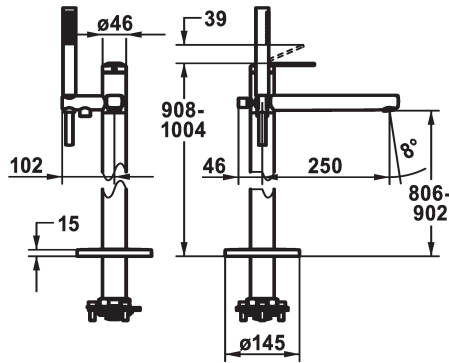

KWC DOMO 6.0 Lever mixer - Tub

Modell-Linie: DOMO 6.0 | 20.661.094.000
Showers | Exposed bath mixer

KWC-No.

124792
chromeline, A 250, with hand shower and hose

- * Lever mixer
- * For freestanding tub
- * Integrated check valve in the hose outlet
- * with shower holder
- * Fixed spout
- Neoperl® Perlator® laminar
- * KWC cartridge M 35 OP
- with ceramic discs

- flow rate and temperature continuously variable
- temperature limitation
- * Scope of delivery:
 - Hand shower KWC FIT-X slim 26.000.103.000
 - Shower hose 1500 mm, metal Z.538.415.000
- * To be ordered separately:
 - Unit for concealed installation 39.000.602.931

Technical Data

Flow rate	21 l/min (3 bar)
Spray outlet: Flow rate	12 l/min (3bar)
Showerset	mit_Brause...Schlauch
Handling	top lever
Color code	chrome
Installation type	Freestanding
Faucet_typ	Faucet
Measure Height	908-1004
Acoustic group	2
Spray outlet: Acoustic group	yes
Projection A	A 250
Energy label	B
Dimension Water outlet	906-902

Flow rate	21 l/min (3 bar)
Spray outlet: Flow rate	12 l/min (3bar)
Showerset	mit_Brause...Schlauch
Handling	top lever
Color code	chrome
Installation type	Freestanding
Faucet_typ	Faucet
Measure Height	908-1004
Acoustic group	2
Spray outlet: Acoustic group	yes
Projection A	A 250
Energy label	B
Dimension Water outlet	906-902