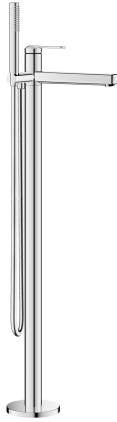

KWC DOMO 6.0 Lever mixer - Tub

Modell-Linie: DOMO 6.0 | 20.661.094.000
Showers | Exposed bath mixer

KWC-No.

124792
chromeline, A 250, with hand shower and hose

- * Lever mixer
- * For freestanding tub
- * Integrated check valve in the hose outlet
- * with shower holder
- * Fixed spout
- Neoperl® Perlator® laminar
- * KWC cartridge M 35 OP
- with ceramic discs

- flow rate and temperature continuously variable
- temperature limitation
- * Scope of delivery:
 - Hand shower KWC FIT-X slim 26.000.103.000
 - Shower hose 1500 mm, metal Z.538.415.000
- * To be ordered separately:
 - Unit for concealed installation 39.000.602.931

Technical Data

Flow rate	21 l/min (3 bar)
Spray outlet: Flow rate	12 l/min (3bar)
Showerset	mit_Brause...Schlauch
Handling	top lever
Color code	chrome
Installation type	Freestanding
Faucet_typ	Faucet
Measure Height	908-1004
Acoustic group	2
Spray outlet: Acoustic group	yes
Projection A	A 250
Energy label	B
Dimension Water outlet	906-902

Spare Parts

KWC DOMO 6.0 Lever mixer - Tub

Modell-Linie: **DOMO 6.0** | 20.661.094.000
Showers | Exposed bath mixer

Cartridge M 35 OP

538331
Z.537.710

**Service key Neoperl © Caché ©, STD,
24 mm, grey**

635231
Z.635.231
