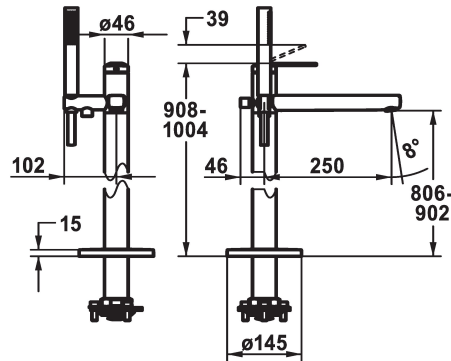

KWC DOMO 6.0 Lever mixer - Tub

Modell-Linie: DOMO 6.0 | 20.661.094.000
Duschar | Badkarsarmaturer

KWC-No.

124792

chromeline, A 250, with hand shower and hose

- * Lever mixer
- * For freestanding tub
- * Integrated check valve in the hose outlet
- * with shower holder
- * Fixed spout
- Neoperl® Perlator® laminar
- * KWC cartridge M 35 OP
- with ceramic discs

- flow rate and temperature continuously variable
- temperature limitation
- * Scope of delivery:
 - Hand shower KWC FIT-X slim 26.000.103.000
 - Shower hose 1500 mm, metal Z.538.415.000
- * To be ordered separately:
 - Unit for concealed installation 39.000.602.931

Technical Data

A_Spout_Spray
ATT-KWC-A_BRAUSENABGANG
ATT-KWC-BRAUSEGARNITUR
Handling
ATT-KWC-FARBCODE
Installation_type
Faucet_typ
Measure_Height
G_Acoustic group
ATT-KWC-G_BRAUSENABGANG
Projection_A
EnergyLabelCH
ATT-KWC-MASS-WASSERAUSTRITT

Cartridge M 35 OP

538331
Z.537.710

**Service key Neoperl © Caché ©, STD,
24 mm, grey**

635231
Z.635.231
