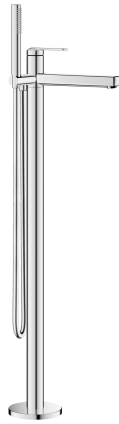

KWC DOMO 6.0 Lever mixer - Tub

Modell-Linie: DOMO 6.0 | 20.661.094.000
Duschar | Badkarsarmaturer

KWC-No.

124792

chromeline, A 250, with hand shower and hose

- * Lever mixer
- * For freestanding tub
- * Integrated check valve in the hose outlet
- * with shower holder
- * Fixed spout
- Neoperl® Perlator® laminar
- * KWC cartridge M 35 OP
- with ceramic discs

- flow rate and temperature continuously variable
- temperature limitation
- * Scope of delivery:
 - Hand shower KWC FIT-X slim 26.000.103.000
 - Shower hose 1500 mm, metal Z.538.415.000
- * To be ordered separately:
 - Unit for concealed installation 39.000.602.931

Technical Data

A_Spout_Spray
ATT-KWC-A_BRAUSENABGANG
ATT-KWC-BRAUSEGARNITUR
Handling
ATT-KWC-FARBCODE
Installation_type
Faucet_typ
Measure_Height
G_Acoustic group
ATT-KWC-G_BRAUSENABGANG
Projection_A
EnergyLabelCH
ATT-KWC-MASS-WASSERAUSTRITT

21 l/min (3 bar)
12 l/min (3bar)
mit_Brause_Schlauch
topbedient
F000
Bodenstehend
01
908-1004
2
1
A250
B
906-902

Reservdelar

KWC DOMO 6.0 Lever mixer - Tub

Modell-Linie: **DOMO 6.0** | 20.661.094.000
Duschar | Badkarsarmaturen