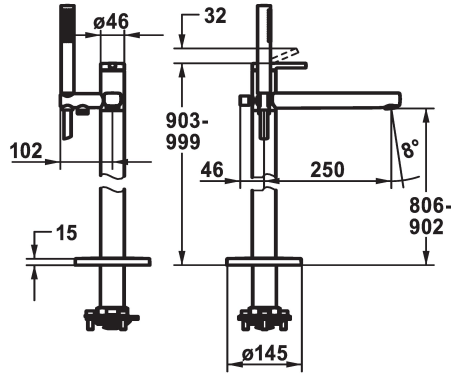

KWC AVA 2.0 Lever mixer - Tub

Modell-Linie: AVA 2.0 | 20.461.093.000
Showers | Exposed bath mixer

KWC-No.

124793
chromeline, A 250, with hand shower and hose

- * For freestanding tub
- * Integrated check valve in the hose outlet
- * with shower holder
- * Fixed spout
- Neoperl® Perlator® laminar
- * KWC cartridge M 35 OP
- with ceramic discs

- flow rate and temperature continuously variable
- temperature limitation
- * Scope of delivery:
- Hand shower KWC FIT-X slim 26.000.103.000
- Shower hose 1500 mm, metal Z.538.415.000
- * To be ordered separately:
- Unit for concealed installation 39.000.602.931

Technical Data

Flow rate	21 l/min (3 bar)
Spray outlet: Flow rate	12 l/min (3bar)
Showerset	with shower head, hose
Handling	top lever
Color code	chromeline
Installation type	Freestanding
Faucet_typ	Faucet
Dimension Height	903-999
Acoustic group	2
Spray outlet: Acoustic group	yes
Projection A	A 250
Energy label	B
Dimension Water outlet	806-902
material	Brass

Flow rate	21 l/min (3 bar)
Spray outlet: Flow rate	12 l/min (3bar)
Showerset	with shower head, hose
Handling	top lever
Color code	chromeline
Installation type	Freestanding
Faucet_typ	Faucet
Dimension Height	903-999
Acoustic group	2
Spray outlet: Acoustic group	yes
Projection A	A 250
Energy label	B
Dimension Water outlet	806-902
material	Brass