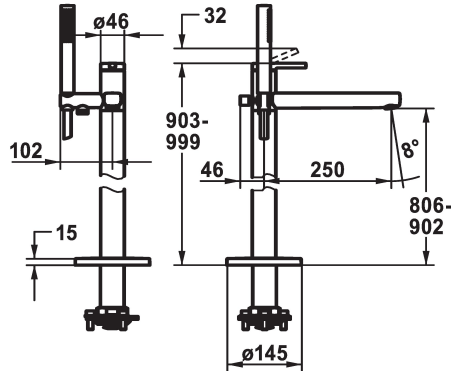

KWC AVA 2.0 Lever mixer - Tub

Modell-Linie: AVA 2.0 | 20.461.093.000
Suihkut ja suihkupaneelit | Allashanat

KWC-No.

124793
chromeline, A 250, with hand shower and hose

- * For freestanding tub
- * Integrated check valve in the hose outlet
- * with shower holder
- * Fixed spout
- Neoperl® Perlator® laminar
- * KWC cartridge M 35 OP
- with ceramic discs

- flow rate and temperature continuously variable
- temperature limitation
- * Scope of delivery:
 - Hand shower KWC FIT-X slim 26.000.103.000
 - Shower hose 1500 mm, metal Z.538.415.000
- * To be ordered separately:
 - Unit for concealed installation 39.000.602.931

Tekniset tiedot

A_Spout_Spray
ATT-KWC-A_BRAUSENABGANG
ATT-KWC-BRAUSEGARNITUR
Handling
ATT-KWC-FARBCODE
Installation_type
Faucet_typ
Measure_Height
G_Acoustic group
ATT-KWC-G_BRAUSENABGANG
Projection_A
EnergyLabelCH
ATT-KWC-MASS-WASSERAUSTRITT
Materiaali
lviCode

21 l/min (3 bar)
12 l/min (3bar)
mit_Brause_Schlauch
topbedient
chromeline
Bodenstehend
01
903-999
2
yes
A250
B
806-902
MESSING
0

Varaosat

KWC AVA 2.0 Lever mixer - Tub

Modell-Linie: AVA 2.0 | 20.461.093.000
Suihkut ja suihkupaneelit | Allashanat