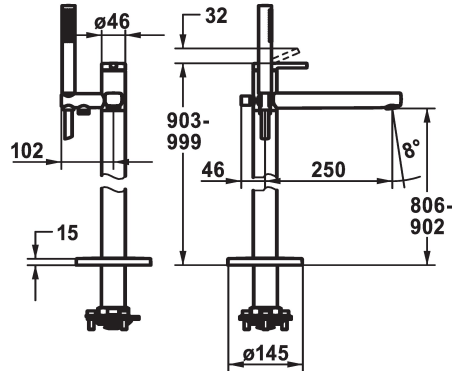

KWC AVA 2.0 Lever mixer - Tub

Modell-Linie: AVA 2.0 | 20.461.093.000
Armatura natryskowa | Baterie wannowe

KWC-No.

124793
chromeline, A 250, with hand shower and hose

- * For freestanding tub
- * Integrated check valve in the hose outlet
- * with shower holder
- * Fixed spout
- Neoperl® Perlator® laminar
- * KWC cartridge M 35 OP
- with ceramic discs

- flow rate and temperature continuously variable
- temperature limitation
- * Scope of delivery:
- Hand shower KWC FIT-X slim 26.000.103.000
- Shower hose 1500 mm, metal Z.538.415.000
- * To be ordered separately:
- Unit for concealed installation 39.000.602.931

Dane techniczne

A_Spout_Spray
ATT-KWC-A_BRAUSENABGANG
ATT-KWC-BRAUSEGARNITUR
Handling
ATT-KWC-FARBCODE
Installation_type
Faucet_typ
Dimension Height
G_Acoustic group
ATT-KWC-G_BRAUSENABGANG
Projection_A
EnergyLabelCH
ATT-KWC-MASS-WASSERAUSTRITT
Material

21 l/min (3 bar)
12 l/min (3bar)
mit_Brause_Schlauch
topbedient
chromeline
Bodenstehend
01
903-999
2
1
A250
B
806-902
Mosiądz

Części zamienne

KWC AVA 2.0 Lever mixer - Tub

Modell-Linie: AVA 2.0 | 20.461.093.000
Armatura natryskowa | Baterie wannowe