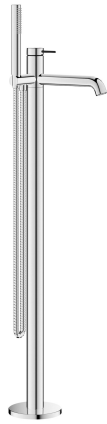

## KWC ZOE Lever mixer - Tub

Modell-Linie: ZOE | 20.201.093.000  
Sprchové armatury | Vanové armatury

### KWC-No.

**124794**  
chromeline, A 215, with hand shower and hose

- \* Lever mixer
- \* For freestanding tub
- \* Integrated check valve in the hose outlet
- \* with shower holder
- \* Fixed spout
- Neoperl® SLIM®
- \* KWC cartridge M 35 OP
- with ceramic discs

- flow rate and temperature continuously variable
- temperature limitation
- \* Scope of delivery:
  - Hand shower KWC FIT-X slim 26.000.103.000
  - Shower hose 1500 mm, metal Z.538.415.000
- \* To be ordered separately:
  - Unit for concealed installation 39.000.602.931

## KWC ZOE Lever mixer - Tub

Modell-Linie: ZOE | 20.201.093.000  
Sprchové armatury | Vanové armatury

**Cartridge M 35 OP**

---

**538331**  
Z.537.710

---

**Service key Neoperl © Caché ©, STD,  
24 mm, grey**