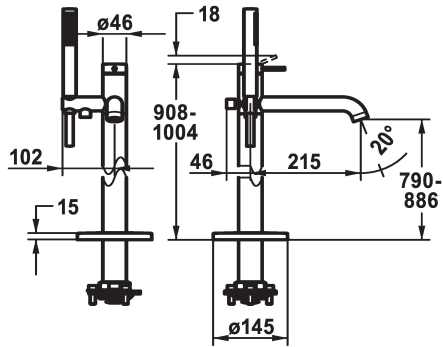

## KWC ZOE Lever mixer - Tub

Modell-Linie: ZOE | 20.201.093.000  
Sprchové armatury | Vanové armatury

### KWC-No.

**124794**  
chromeline, A 215, with hand shower and hose

- \* Lever mixer
- \* For freestanding tub
- \* Integrated check valve in the hose outlet
- \* with shower holder
- \* Fixed spout
- Neoperl® SLIM®
- \* KWC cartridge M 35 OP
- with ceramic discs

- flow rate and temperature continuously variable
- temperature limitation
- \* Scope of delivery:
  - Hand shower KWC FIT-X slim 26.000.103.000
  - Shower hose 1500 mm, metal Z.538.415.000
- \* To be ordered separately:
  - Unit for concealed installation 39.000.602.931

## KWC ZOE Lever mixer - Tub

Modell-Linie: ZOE | 20.201.093.000  
Sprchové armatury | Vanové armatury

**Cartridge M 35 OP**

---

**538331**  
Z.537.710

---

**Service key Neoperl © Caché ©, STD,  
24 mm, grey**