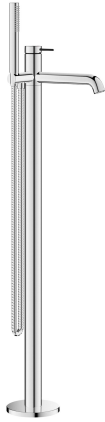

KWC ZOE Lever mixer - Tub

Modell-Linie: ZOE | 20.201.093.000
Showers | Exposed bath mixer

KWC-No.

124794
chromeline, A 215, with hand shower and hose

- * Lever mixer
- * For freestanding tub
- * Integrated check valve in the hose outlet
- * with shower holder
- * Fixed spout
- Neoperl® SLIM®
- * KWC cartridge M 35 OP
- with ceramic discs

- flow rate and temperature continuously variable
- temperature limitation
- * Scope of delivery:
 - Hand shower KWC FIT-X slim 26.000.103.000
 - Shower hose 1500 mm, metal Z.538.415.000
- * To be ordered separately:
 - Unit for concealed installation 39.000.602.931

Technical Data

Flow rate	21 l/min (3 bar)
Spray outlet: Flow rate	12 l/min (3bar)
Spout	fixe
Showerset	mit_Brause_Schlauch
Handling	top lever
Color code	chrome
Installation type	Freestanding
Faucet_typ	Faucet
Measure Height	908-1004
Acoustic group	2
Spray outlet: Acoustic group	yes
Projection A	A 215
Energy label	B
Dimension Water outlet	790-886

Flow rate	21 l/min (3 bar)
Spray outlet: Flow rate	12 l/min (3bar)
Spout	fixe
Showerset	mit_Brause_Schlauch
Handling	top lever
Color code	chrome
Installation type	Freestanding
Faucet_typ	Faucet
Measure Height	908-1004
Acoustic group	2
Spray outlet: Acoustic group	yes
Projection A	A 215
Energy label	B
Dimension Water outlet	790-886