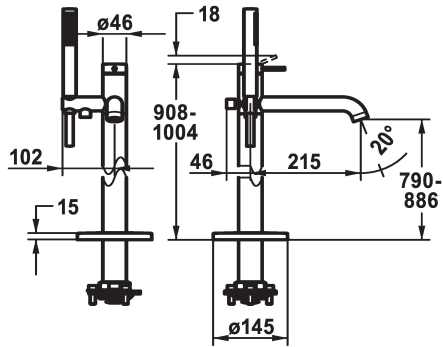

KWC ZOE Lever mixer - Tub

Modell-Linie: ZOE | 20.201.093.000
Showers | Exposed bath mixer

KWC-No.

124794
chromeline, A 215, with hand shower and hose

- * Lever mixer
- * For freestanding tub
- * Integrated check valve in the hose outlet
- * with shower holder
- * Fixed spout
- Neoperl® SLIM®
- * KWC cartridge M 35 OP
- with ceramic discs

- flow rate and temperature continuously variable
- temperature limitation
- * Scope of delivery:
 - Hand shower KWC FIT-X slim 26.000.103.000
 - Shower hose 1500 mm, metal Z.538.415.000
- * To be ordered separately:
 - Unit for concealed installation 39.000.602.931

Technical Data

Flow rate	21 l/min (3 bar)
Spray outlet: Flow rate	12 l/min (3bar)
Spout	fixe
Showerset	mit_Brause_Schlauch
Handling	top lever
Color code	chrome
Installation type	Freestanding
Faucet_typ	Faucet
Measure Height	908-1004
Acoustic group	2
Spray outlet: Acoustic group	yes
Projection A	A 215
Energy label	B
Dimension Water outlet	790-886

Flow rate	21 l/min (3 bar)
Spray outlet: Flow rate	12 l/min (3bar)
Spout	fixe
Showerset	mit_Brause_Schlauch
Handling	top lever
Color code	chrome
Installation type	Freestanding
Faucet_typ	Faucet
Measure Height	908-1004
Acoustic group	2
Spray outlet: Acoustic group	yes
Projection A	A 215
Energy label	B
Dimension Water outlet	790-886