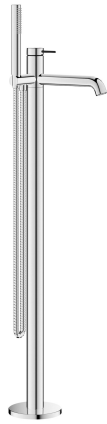

KWC ZOE Lever mixer - Tub

Modell-Linie: ZOE | 20.201.093.000
Armatura natryskowa | Baterie wannowe

KWC-No.

124794
chromeline, A 215, with hand shower and hose

- * Lever mixer
- * For freestanding tub
- * Integrated check valve in the hose outlet
- * with shower holder
- * Fixed spout
 - Neoperl® SLIM®
 - * KWC cartridge M 35 OP
 - with ceramic discs

- flow rate and temperature continuously variable
- temperature limitation
- * Scope of delivery:
 - Hand shower KWC FIT-X slim 26.000.103.000
 - Shower hose 1500 mm, metal Z.538.415.000
- * To be ordered separately:
 - Unit for concealed installation 39.000.602.931

Dane techniczne

A_Spout_Spray
ATT-KWC-A_BRAUSENABGANG
ATT-KWC-AUSLAUF
ATT-KWC-BRAUSEGARNITUR
Handling
ATT-KWC-FARBCODE
Installation_type
Faucet_typ
Measure_Height
G_Acoustic group
ATT-KWC-G_BRAUSENABGANG
Projection_A
EnergyLabelCH
ATT-KWC-MASS-WASSERAUSTRITT

21 l/min (3 bar)
12 l/min (3bar)
fest
mit_Brause_Schlauch
topbedient
F000
Bodenstehend
01
908-1004
2
1
A215
B
790-886

Części zamienne

KWC ZOE Lever mixer - Tub

Modell-Linie: ZOE | 20.201.093.000
Armatura natryskowa | Baterie wannowe