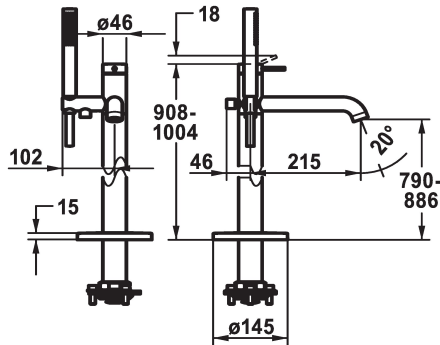

KWC ZOE Lever mixer - Tub

Modell-Linie: ZOE | 20.201.093.000
Armatura natryskowa | Baterie wannowe

KWC-No.

124794
chromeline, A 215, with hand shower and hose

- * Lever mixer
- * For freestanding tub
- * Integrated check valve in the hose outlet
- * with shower holder
- * Fixed spout
 - Neoperl® SLIM®
 - * KWC cartridge M 35 OP
 - with ceramic discs

- flow rate and temperature continuously variable
- temperature limitation
- * Scope of delivery:
 - Hand shower KWC FIT-X slim 26.000.103.000
 - Shower hose 1500 mm, metal Z.538.415.000
- * To be ordered separately:
 - Unit for concealed installation 39.000.602.931

Dane techniczne

A_Spout_Spray
ATT-KWC-A_BRAUSENABGANG
ATT-KWC-AUSLAUF
ATT-KWC-BRAUSEGARNITUR
Handling
ATT-KWC-FARBCODE
Installation_type
Faucet_typ
Measure_Height
G_Acoustic group
ATT-KWC-G_BRAUSENABGANG
Projection_A
EnergyLabelCH
ATT-KWC-MASS-WASSERAUSTRITT

21 l/min (3 bar)
12 l/min (3bar)
fest
mit_Brause_Schlauch
topbedient
F000
Bodenstehend
01
908-1004
2
1
A215
B
790-886

Części zamienne

KWC ZOE Lever mixer - Tub

Modell-Linie: ZOE | 20.201.093.000
Armatura natryskowa | Baterie wannowe