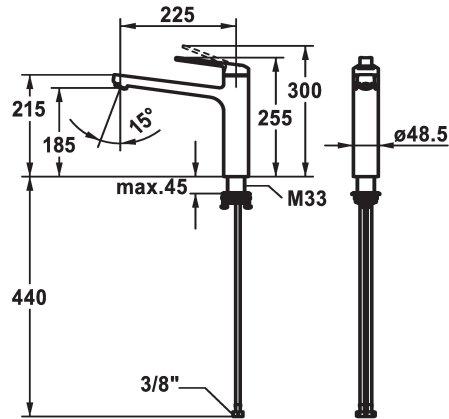

KWC DOMO 6.0 Lever mixer - Kitchen

Modell-Linie: DOMO 6.0 | 10.661.023.000FL
Umyvadlové armatury | Hydraulické armatury

KWC-No.

124918
chromeline, A 225, flexible connection hoses

- * Lever mixer
- * Swivel spout 150°
- Neoperl® Cascade® SLC
- * OptimalSpace - ample space for washing or working
- * KWC cartridge M 35 S
- with ceramic discs

- flow rate and temperature continuously variable
- temperature limitation
- * Flexible connection hoses 3/8"
- * QuickInstallation - Fastening via threaded connection with locking screws
- * Mounting hole size $\varnothing 35$ mm

Technické údaje

A_Spout_Spray
Connection
ATT-KWC-AUSLAUF
Handling
ATT-KWC-FARBCODE
Installation_type
Faucet_typ
Measure_Height
G_Acoustic_group
Projection_A
EnergyLabelCH
ATT-KWC-MASS-WASSERAUSTRITT
Material

12 l/min (3 bar)
Flexible_Anschlusschläuche
schwenkbar
topbedient
chromeline
Standmontage
01
255
yes
A225
B
185
mosaz