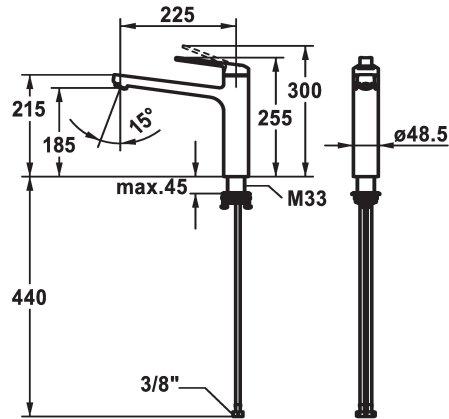

KWC DOMO 6.0 Lever mixer - Kitchen

Modell-Linie: DOMO 6.0 | 10.661.023.000FL
Taps | Manual taps

KWC-No.

124918
chromeline, A 225, flexible connection hoses

- * Lever mixer
- * Swivel spout 150°
- Neoperl® Cascade® SLC
- * OptimalSpace - ample space for washing or working
- * KWC cartridge M 35 S
- with ceramic discs

- flow rate and temperature continuously variable
- temperature limitation
- * Flexible connection hoses 3/8"
- * QuickInstallation - Fastening via threaded connection with locking screws
- * Mounting hole size $\varnothing 35$ mm

Technical Data

Flow rate
Connection
Spout
Handling
Color code
Installation type
Faucet_typ
Dimension Height
Acoustic group
Projection A
Energy label
Dimension Water outlet
material

12 l/min (3 bar)
Flexible connection hoses
swivel
top lever
chromeline
Pillar installation
Faucet
255
yes
A 225
B
185
Brass