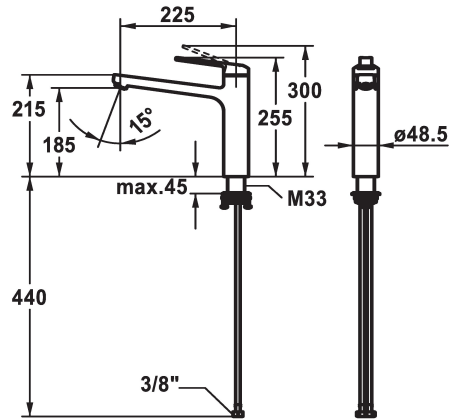

KWC DOMO 6.0 Lever mixer - Kitchen

Modell-Linie: **DOMO 6.0** | 10.661.023.000FL
Hanat | Käsi­käyt­toiset hanat

KWC-No.

124918
chromeline, A 225, flexible connection hoses

- * Lever mixer
- * Swivel spout 150°
- Neoperl® Cascade® SLC
- * OptimalSpace - ample space for washing or working
- * KWC cartridge M 35 S
- with ceramic discs

- flow rate and temperature continuously variable
- temperature limitation
- * Flexible connection hoses 3/8"
- * QuickInstallation - Fastening via threaded connection with locking screws
- * Mounting hole size ø35 mm

Tekniset tiedot

A_Spout_Spray
Connection
Spout
Handling
ATT-KWC-FARBCODE
Installation_type
Faucet_typ
Measure_Height
G_Acoustic_group
Projection_A
EnergyLabelCH
ATT-KWC-MASS-WASSERAUSTRITT
Materiaali
IviCode

12 l/min (3 bar)
Flexible_Anschluss­schläuche
schwenkbar
topbedient
chromeline
Standmontage
01
255
yes
A225
B
185
Messinki
0