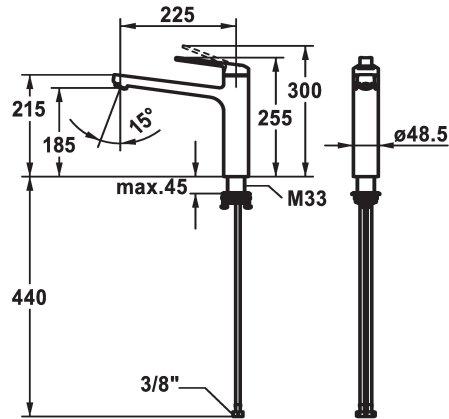

### KWC-No.

**124918**  
chromeline, A 225, flexible connection hoses

- \* Lever mixer
- \* Swivel spout 150°
- Neoperl® Cascade® SLC
- \* OptimalSpace - ample space for washing or working
- \* KWC cartridge M 35 S
- with ceramic discs

- flow rate and temperature continuously variable
- temperature limitation
- \* Flexible connection hoses 3/8"
- \* QuickInstallation - Fastening via threaded connection with locking screws
- \* Mounting hole size ø35 mm

### Dane techniczne

A_Spout_Spray
Connection
ATT-KWC-AUSLAUF
Handling
ATT-KWC-FARBCODE
Installation_type
Faucet_typ
Dimension Height
G_Acoustic_group
Projection_A
EnergyLabelCH
ATT-KWC-MASS-WASSERAUSTRITT
Material

12 l/min (3 bar)
Flexible_Anschlusschläuche
schwenkbar
topbedient
chromeline
Standmontage
01
255
1
A225
B
185
Mosiqdz