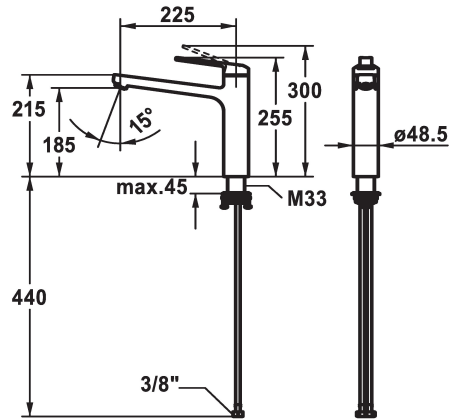

KWC DOMO 6.0 Lever mixer - Kitchen

Modell-Linie: **DOMO 6.0** | 10.661.023.000FL
Kranar | Hydraulické armatúry

KWC-No.

124918
chromeline, A 225, flexible connection hoses

- * Lever mixer
- * Swivel spout 150°
- Neoperl® Cascade® SLC
- * OptimalSpace - ample space for washing or working
- * KWC cartridge M 35 S
- with ceramic discs

- flow rate and temperature continuously variable
- temperature limitation
- * Flexible connection hoses 3/8"
- * QuickInstallation - Fastening via threaded connection with locking screws
- * Mounting hole size $\varnothing 35$ mm

Technical Data

A_Spout_Spray
Connection
ATT-KWC-AUSLAUF
Handling
ATT-KWC-FARBCODE
Installation_type
Faucet_typ
Measure_Height
G_Acoustic_group
Projection_A
EnergyLabelCH
ATT-KWC-MASS-WASSERAUSTRITT
Material

12 l/min (3 bar)
Flexible_Anschlusschläuche
schwenkbar
topbedient
chromeline
Standmontage
01
255
1
A225
B
185
Mässing