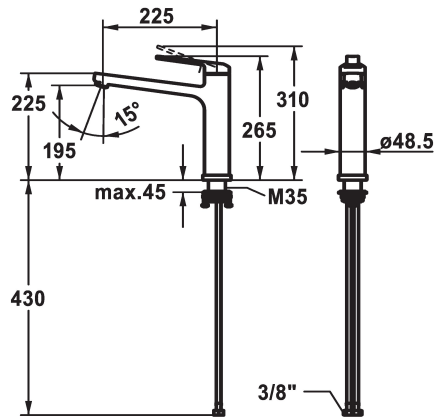

KWC DOMO 6.0

Lever mixer - Kitchen - detachable

Modell-Linie: DOMO 6.0 | 10.661.043.000FL

Umyvadlové armatury | Hydraulické armatury

KWC-No.

124920

chromeline, A 225, flexible connection hoses

- * Lever mixer
- * Detachable for installation below windows - detached 55 mm
- * Swivel spout 150°
- Neoperl® Cascade® SLC
- * OptimalSpace - ample space for washing or working
- * KWC cartridge M 35 S
- with ceramic discs

- flow rate and temperature continuously variable
- temperature limitation
- * Flexible connection hoses 3/8"
- * Fastening by means of threaded sleeve M35 x 1.5 (preassembled socket)
- * Mounting hole size $\varnothing 35 - 37$ mm

Faucet_typ

Measure_Height

G_Acoustic_group

Projection_A

EnergyLabelCH

ATT-KWC-MASS-WASSERAUSTRITT

Materiál

12 l/min (3 bar)

Flexible_Anschlusschläuche

schwenkbar

wegnehmbar

topbedient

chromeline

Standmontage

01

265