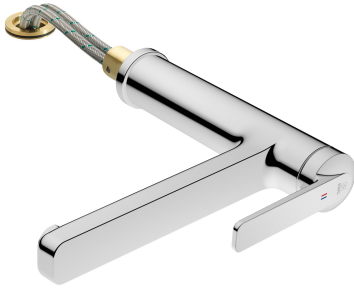

KWC DOMO 6.0

Lever mixer - Kitchen - detachable

Modell-Linie: DOMO 6.0 | 10.661.043.000FL

Umyvadlové armatury | Hydraulické armatury

KWC-No.

124920

chromeline, A 225, flexible connection hoses

- * Lever mixer
- * Detachable for installation below windows - detached 55 mm
- * Swivel spout 150°
- Neoperl® Cascade® SLC
- * OptimalSpace - ample space for washing or working
- * KWC cartridge M 35 S
- with ceramic discs

- flow rate and temperature continuously variable
- temperature limitation
- * Flexible connection hoses 3/8"
- * Fastening by means of threaded sleeve M35 x 1.5 (preassembled socket)
- * Mounting hole size $\varnothing 35 - 37$ mm

Faucet_typ

Measure_Height

G_Acoustic_group

Projection_A

EnergyLabelCH

ATT-KWC-MASS-WASSERAUSTRITT

Materiál

12 l/min (3 bar)

Flexible_Anschlusschläuche

schwenkbar

wegnehmbar

topbedient

chromeline

Standmontage

01

265