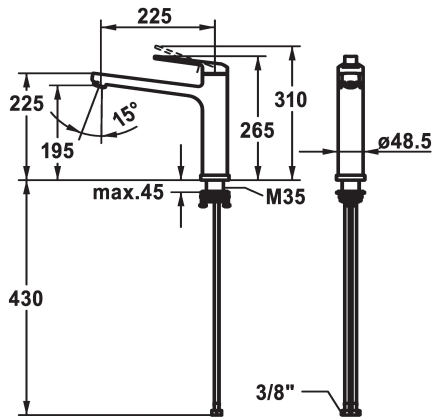

KWC DOMO 6.0 Lever mixer - Kitchen - detachable

Modell-Linie: DOMO 6.0 | 10.661.043.000FL
Hanat | Käsi­käyt­toiset hanat

KWC-No.

124920
chromeline, A 225, flexible connection hoses

- * Lever mixer
- * Detachable for installation below windows - detached 55 mm
- * Swivel spout 150°
- Neoperl® Cascade® SLC
- * OptimalSpace - ample space for washing or working
- * KWC cartridge M 35 S
- with ceramic discs

- flow rate and temperature continuously variable
- temperature limitation
- * Flexible connection hoses 3/8"
- * Fastening by means of threaded sleeve M35 x 1.5 (preassembled socket)
- * Mounting hole size $\varnothing 35 - 37$ mm

Tekniset tiedot

A_Spout_Spray
Connection
Spout
ATT-KWC-UNTERFENSTER
Handling
ATT-KWC-FARBCODE
Installation_type
Faucet_typ
Measure_Height
G_Acoustic_group
Projection_A
EnergyLabelCH
ATT-KWC-MASS-WASSERAUSTRITT
Materiaali
lviCode

12 l/min (3 bar)
Flexible_Anschluss­schläuche
schwenkbar
wegnehmbar
topbedient
chromeline
Standmontage
01
265
yes
A225
B
195
MESSING
0