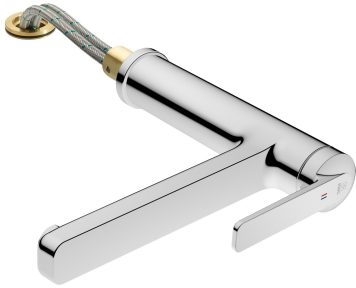

KWC DOMO 6.0 Lever mixer - Kitchen - detachable

Modell-Linie: DOMO 6.0 | 10.661.043.000FL
Hanat | Käsi­käyt­toiset hanat

KWC-No.

124920
chromeline, A 225, flexible connection hoses

- * Lever mixer
- * Detachable for installation below windows - detached 55 mm
- * Swivel spout 150°
- Neoperl® Cascade® SLC
- * OptimalSpace - ample space for washing or working
- * KWC cartridge M 35 S
- with ceramic discs

- flow rate and temperature continuously variable
- temperature limitation
- * Flexible connection hoses 3/8"
- * Fastening by means of threaded sleeve M35 x 1.5 (preassembled socket)
- * Mounting hole size $\varnothing 35 - 37$ mm

Tekniset tiedot

A_Spout_Spray
Connection
Spout
ATT-KWC-UNTERFENSTER
Handling
ATT-KWC-FARBCODE
Installation_type
Faucet_typ
Measure_Height
G_Acoustic_group
Projection_A
EnergyLabelCH
ATT-KWC-MASS-WASSERAUSTRITT
Materiaali
lviCode

12 l/min (3 bar)
Flexible_Anschluss­schläuche
schwenkbar
wegnehmbar
topbedient
chromeline
Standmontage
01
265
yes
A225
B
195
MESSING
0