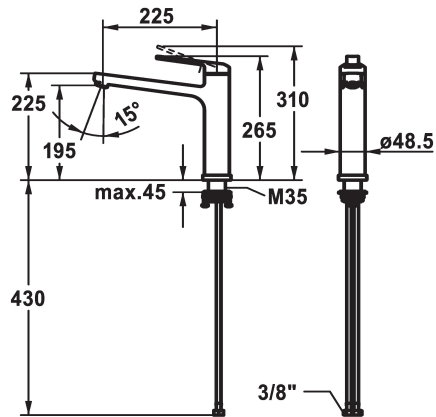

## KWC DOMO 6.0 Lever mixer - Kitchen - detachable

Modell-Linie: DOMO 6.0 | 10.661.043.000FL  
Armatura umywalkowa | Armatura jednouchwytowa

### KWC-No.

**124920**  
chromeline, A 225, flexible connection hoses

- \* Lever mixer
- \* Detachable for installation below windows - detached 55 mm
- \* Swivel spout 150°
- Neoperl® Cascade® SLC
- \* OptimalSpace - ample space for washing or working
- \* KWC cartridge M 35 S
- with ceramic discs

- flow rate and temperature continuously variable
- temperature limitation
- \* Flexible connection hoses 3/8"
- \* Fastening by means of threaded sleeve M35 x 1.5 (preassembled socket)
- \* Mounting hole size  $\varnothing 35 - 37$  mm

12 l/min (3 bar)
Flexible_Anschlusschläuche
schwenkbar
wegnehmbar
topbedient
chromeline
Standmontage
01
265
1
A225
B
195
MESSING