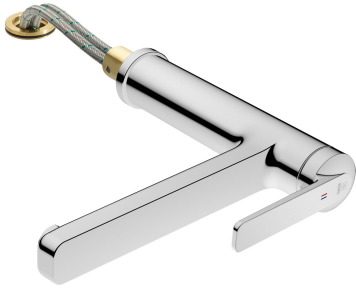

## KWC DOMO 6.0 Lever mixer - Kitchen - detachable

Modell-Linie: DOMO 6.0 | 10.661.043.000FL  
Armatura umywalkowa | Armatura jednouchwytowa

### KWC-No.

**124920**  
chromeline, A 225, flexible connection hoses

- \* Lever mixer
- \* Detachable for installation below windows - detached 55 mm
- \* Swivel spout 150°
- Neoperl® Cascade® SLC
- \* OptimalSpace - ample space for washing or working
- \* KWC cartridge M 35 S
- with ceramic discs

- flow rate and temperature continuously variable
- temperature limitation
- \* Flexible connection hoses 3/8"
- \* Fastening by means of threaded sleeve M35 x 1.5 (preassembled socket)
- \* Mounting hole size  $\varnothing 35 - 37$  mm

12 l/min (3 bar)
Flexible_Anschlusschläuche
schwenkbar
wegnehmbar
topbedient
chromeline
Standmontage
01
265
1
A225
B
195
MESSING