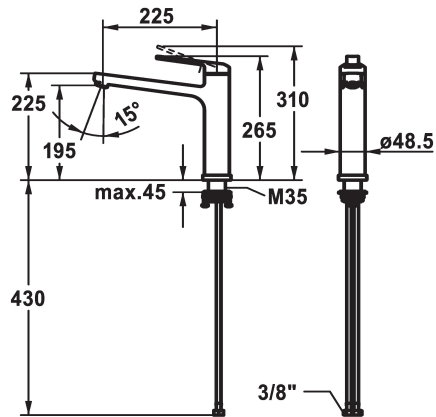

KWC DOMO 6.0 Lever mixer - Kitchen - detachable

Modell-Linie: DOMO 6.0 | 10.661.043.000FL
Kranar | Hydraulické armatúry

KWC-No.

124920
chromeline, A 225, flexible connection hoses

- * Lever mixer
- * Detachable for installation below windows - detached 55 mm
- * Swivel spout 150°
- Neoperl® Cascade® SLC
- * OptimalSpace - ample space for washing or working
- * KWC cartridge M 35 S
- with ceramic discs

- flow rate and temperature continuously variable
- temperature limitation
- * Flexible connection hoses 3/8"
- * Fastening by means of threaded sleeve M35 x 1.5 (preassembled socket)
- * Mounting hole size ø35 - 37 mm

Technical Data

A_Spout_Spray
Connection
ATT-KWC-AUSLAUF
ATT-KWC-UNTERFENSTER
Handling
ATT-KWC-FARBCODE
Installation_type
Faucet_typ
Measure_Height
G_Acoustic_group
Projection_A
EnergyLabelCH
ATT-KWC-MASS-WASSERAUSTRITT
Material

12 l/min (3 bar)
Flexible_Anschlusschläuche
schwenkbar
wegnehmbar
topbedient
chromeline
Standmontage
01
265
1
A225
B
195
MESSING