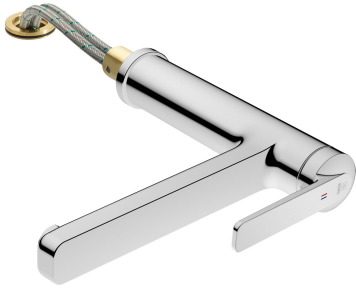

KWC DOMO 6.0 Lever mixer - Kitchen - detachable

Modell-Linie: DOMO 6.0 | 10.661.043.000FL
Kranar | Hydraulické armatúry

KWC-No.

124920
chromeline, A 225, flexible connection hoses

- * Lever mixer
- * Detachable for installation below windows - detached 55 mm
- * Swivel spout 150°
- Neoperl® Cascade® SLC
- * OptimalSpace - ample space for washing or working
- * KWC cartridge M 35 S
- with ceramic discs

- flow rate and temperature continuously variable
- temperature limitation
- * Flexible connection hoses 3/8"
- * Fastening by means of threaded sleeve M35 x 1.5 (preassembled socket)
- * Mounting hole size ø35 - 37 mm

12 l/min (3 bar)
Flexible_Anschlusschläuche
schwenkbar
wegnehmbar
topbedient
chromeline
Standmontage
01
265
1
A225
B
195
MESSING