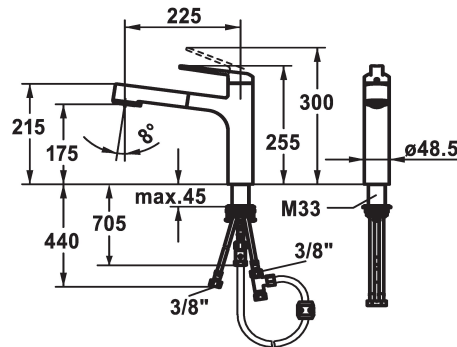

KWC DOMO 6.0

Lever mixer - Kitchen - Low pressure

Modell-Linie: DOMO 6.0 | 10.665.033.000FL

Umyvadlové armatury | Hydraulické armatury

KWC-No.

124924

chromeline, A 225, flexible connection hoses

- * Lever mixer
- * TouchProtect - anti-scald protection thanks to the "double skin" principle
- * Inherently safe against backflow
- * Pull-out spray
 - SprayClean - easy to clean and actively prevents limescale buildup
 - up to 600 mm pull-out length
 - TripleClean - Normal, soft, and power stream modes
 - hose surface to fit faucet surface
- * Hose guide, swivelling 120°

- * EasyLock - a pull-out spray that easily slides back into place
- * OptimalSpace - ample space for washing or working
- * KWC cartridge M 35 S
 - with ceramic discs
 - flow rate and temperature continuously variable
 - temperature limitation
- * Flexible connection hoses 3/8"
- * QuickInstallation - Fastening via threaded connection with locking screws
- * Mounting hole size ø35 mm

Technické údaje

ATT-KWC-A_AUSZUGBRAUSE_SIEB

7 l/min (3 bar)

ATT-KWC-A_AUSZUGBRAUSE_NORMAL

7 l/min (3 bar)

Connection

Flexible_Anschlussschläuche

ATT-KWC-AUSLAUF

Standmontage

Faucet_typ

01

Measure_Height

255

ATT-KWC-ENERGIESPAREN

Niederdruck

G_Acoustic group