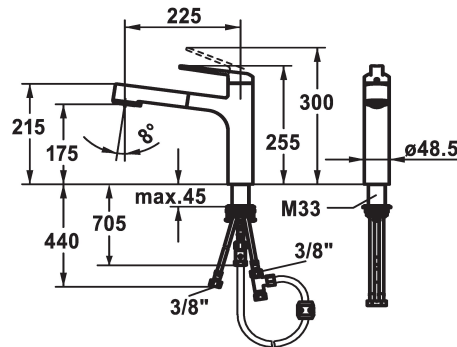

KWC DOMO 6.0

Lever mixer - Kitchen - Low pressure

Modell-Linie: DOMO 6.0 | 10.665.033.000FL

Taps | Manual taps

KWC-No.

124924

chromeline, A 225, flexible connection hoses

- * Lever mixer
- * TouchProtect - anti-scald protection thanks to the "double skin" principle
- * Intrinsicly safe against backflow
- * Pull-out spray
 - SprayClean - easy to clean and actively prevents limescale buildup
 - up to 600 mm pull-out length
 - TripleClean - Normal, soft, and power stream modes
 - hose surface to fit faucet surface
- * Hose guide, swivelling 120°

- * EasyLock - a pull-out spray that easily slides back into place
- * OptimalSpace - ample space for washing or working
- * KWC cartridge M 35 S
 - with ceramic discs
 - flow rate and temperature continuously variable
 - temperature limitation
- * Flexible connection hoses 3/8"
- * QuickInstallation - Fastening via threaded connection with locking screws
- * Mounting hole size ø35 mm

Technical Data

Flow rate needle spray
Flow rate normal spray
Connection
Spout
Handling
Kitchenspray
Color code
Installation type
Faucet_typ
Measure Height
Energysaving
Acoustic group
Projection A
Energy label
Dimension Water outlet
material

7 l/min (3 bar)
7 l/min (3 bar)
Flexible connection hoses
swivel
top lever
Pull-out spray
chromeline
Pillar installation
Faucet
255
low pressure
yes
A 225
A
175
Brass