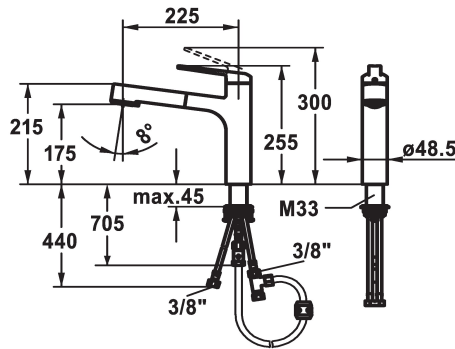

KWC DOMO 6.0

Lever mixer - Kitchen - Low pressure

Modell-Linie: DOMO 6.0 | 10.665.033.000FL

Hanat | Käsikäyttöiset hanat

KWC-No.

124924

chromeline, A 225, flexible connection hoses

- * Lever mixer
- * TouchProtect - anti-scald protection thanks to the "double skin" principle
- * Intrinsicly safe against backflow
- * Pull-out spray
 - SprayClean - easy to clean and actively prevents limescale buildup
 - up to 600 mm pull-out length
 - TripleClean - Normal, soft, and power stream modes
 - hose surface to fit faucet surface
- * Hose guide, swivelling 120°

- * EasyLock - a pull-out spray that easily slides back into place
- * OptimalSpace - ample space for washing or working
- * KWC cartridge M 35 S
 - with ceramic discs
 - flow rate and temperature continuously variable
 - temperature limitation
- * Flexible connection hoses 3/8"
- * QuickInstallation - Fastening via threaded connection with locking screws
- * Mounting hole size ø35 mm

Tekniset tiedot

ATT-KWC-A_AUSZUGBRAUSE_SIEB

7 l/min (3 bar)

ATT-KWC-A_AUSZUGBRAUSE_NORMAL

7 l/min (3 bar)

Connection

Flexible_Anschlussschläuche

Spout

Standmontage

Faucet_typ

01

Measure_Height

255

ATT-KWC-ENERGIESPAREN

Niederdruck

G_Acoustic group