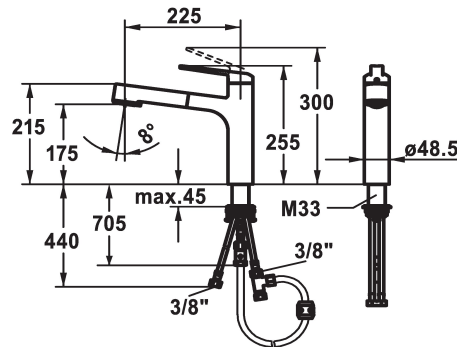

KWC DOMO 6.0

Lever mixer - Kitchen - Low pressure

Modell-Linie: DOMO 6.0 | 10.665.033.000FL

Armatura umywalkowa | Armatura jednouchwytowa

KWC-No.

124924

chromeline, A 225, flexible connection hoses

- * Lever mixer
- * TouchProtect - anti-scald protection thanks to the "double skin" principle
- * Intrinsicly safe against backflow
- * Pull-out spray
 - SprayClean - easy to clean and actively prevents limescale buildup
 - up to 600 mm pull-out length
 - TripleClean - Normal, soft, and power stream modes
 - hose surface to fit faucet surface
- * Hose guide, swivelling 120°

- * EasyLock - a pull-out spray that easily slides back into place
- * OptimalSpace - ample space for washing or working
- * KWC cartridge M 35 S
 - with ceramic discs
 - flow rate and temperature continuously variable
 - temperature limitation
- * Flexible connection hoses 3/8"
- * QuickInstallation - Fastening via threaded connection with locking screws
- * Mounting hole size ø35 mm

Dane techniczne

ATT-KWC-A_AUSZUGBRAUSE_SIEB

7 l/min (3 bar)

ATT-KWC-A_AUSZUGBRAUSE_NORMAL

7 l/min (3 bar)

Connection

Flexible_Anschlussschläuche

ATT-KWC-AUSLAUF

Standmontage

Faucet_typ

01

Dimension Height

255

ATT-KWC-ENERGIESPAREN

Niederdruck

G_Acoustic group