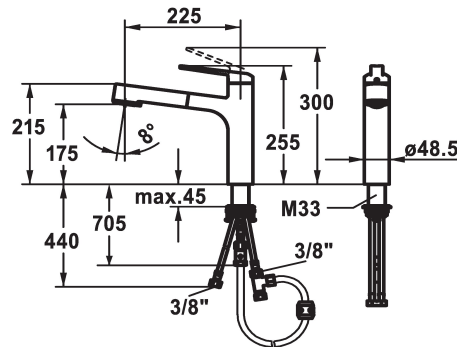

## KWC DOMO 6.0

Lever mixer - Kitchen - Low pressure

Modell-Linie: DOMO 6.0 | 10.665.033.000FL

Kranar | Hydraulické armatúry

### KWC-No.

**124924**

chromeline, A 225, flexible connection hoses

- \* Lever mixer
- \* TouchProtect - anti-scald protection thanks to the "double skin" principle
- \* Intrinsicly safe against backflow
- \* Pull-out spray
  - SprayClean - easy to clean and actively prevents limescale buildup
  - up to 600 mm pull-out length
  - TripleClean - Normal, soft, and power stream modes
  - hose surface to fit faucet surface
- \* Hose guide, swivelling 120°

- \* EasyLock - a pull-out spray that easily slides back into place
- \* OptimalSpace - ample space for washing or working
- \* KWC cartridge M 35 S
  - with ceramic discs
  - flow rate and temperature continuously variable
  - temperature limitation
- \* Flexible connection hoses 3/8"
- \* QuickInstallation - Fastening via threaded connection with locking screws
- \* Mounting hole size ø35 mm

### Technical Data

ATT-KWC-A\_AUSZUGBRAUSE\_SIEB

7 l/min (3 bar)

ATT-KWC-A\_AUSZUGBRAUSE\_NORMAL

7 l/min (3 bar)

Connection

Flexible\_Anschlussschläuche

ATT-KWC-AUSLAUF