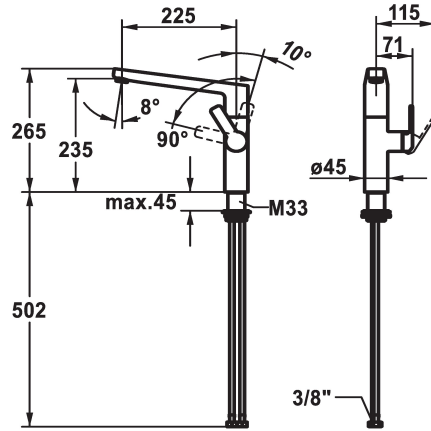

### KWC-No.

**124926**

chromeline, A 225, flexible connection hoses

- \* Lever mixer
- \* Lever installation only possible on the right side
- Child safety: cold water flow in lever position towards the front
- \* gap between wall and centre of mounting hole min. 26 mm
- \* SwivelStop - swivel spout 150°, extensible to 360°
- Neoperl® Cascade® SLC
- \* OptimalSpace - ample space for washing or working
- \* KWC cartridge M 35 S
- with ceramic discs

- flow rate and temperature continuously variable
- temperature limitation
- \* Flexible connection hoses 3/8"
- \* QuickInstallation - Fastening via threaded connection with locking screws
- \* Mounting hole size ø35 mm
- \* To be ordered separately (optional or if necessary):
- Swivel range limited to 120° Z.538.320

### Technické údaje

A_Spout_Spray	11 l/min (3 bar)
Connection	Flexible_Anschlusschläuche
ATT-KWC-AUSLAUF	schwenkbar
Handling	seitenbedient
ATT-KWC-FARBCODE	chromeline
Installation_type	Standmontage
Faucet_typ	01
Measure_Height	265
G_Acoustic group	yes
Projection_A	A225
EnergyLabelCH	B
ATT-KWC-MASS-WASSERAUSTRITT	235
Material	mosaz

11 l/min (3 bar)
Flexible_Anschlusschläuche
schwenkbar
seitenbedient
chromeline
Standmontage
01
265
yes
A225
B
235
mosaz