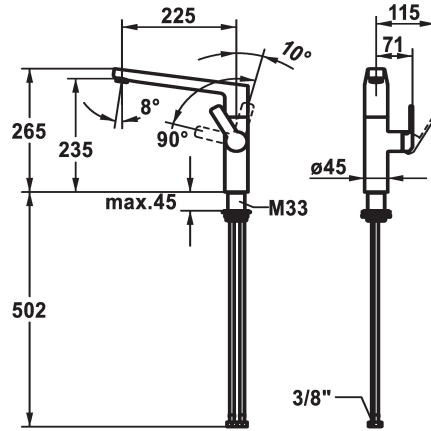

KWC DOMO 6.0 Lever mixer - Kitchen

Modell-Linie: DOMO 6.0 | 10.661.013.000FL
Taps | Manual taps

KWC-No.

124926

chromeline, A 225, flexible connection hoses

- * Lever mixer
- * Lever installation only possible on the right side
- Child safety: cold water flow in lever position towards the front
- * gap between wall and centre of mounting hole min. 26 mm
- * SwivelStop - swivel spout 150°, extensible to 360°
- Neoperl® Cascade® SLC
- * OptimalSpace - ample space for washing or working
- * KWC cartridge M 35 S
- with ceramic discs

- flow rate and temperature continuously variable
- temperature limitation
- * Flexible connection hoses 3/8"
- * QuickInstallation - Fastening via threaded connection with locking screws
- * Mounting hole size ø35 mm
- * To be ordered separately (optional or if necessary):
- Swivel range limited to 120° Z.538.320

Technical Data

Flow rate
Connection
Spout
Handling
Color code
Installation_type
Faucet_typ
Dimension Height
Acoustic group
Projection_A
Energy Label
Dimension Water outlet
material

11 l/min (3 bar)
Flexible connection hoses
swivel
side lever
chrome
Pillar installation
Faucet
265
Battery1
A 225
B
235
Brass