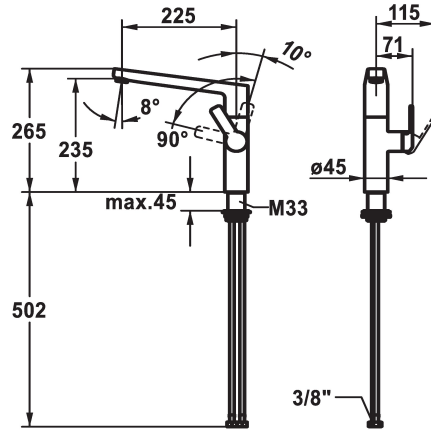

KWC DOMO 6.0 Lever mixer - Kitchen

Modell-Linie: DOMO 6.0 | 10.661.013.000FL
Taps | Manual taps

KWC-No.

124926

chromeline, A 225, flexible connection hoses

- * Lever mixer
- * Lever installation only possible on the right side
- Child safety: cold water flow in lever position towards the front
- * gap between wall and centre of mounting hole min. 26 mm
- * SwivelStop - swivel spout 150°, extensible to 360°
- Neoperl® Cascade® SLC
- * OptimalSpace - ample space for washing or working
- * KWC cartridge M 35 S
- with ceramic discs

- flow rate and temperature continuously variable
- temperature limitation
- * Flexible connection hoses 3/8"
- * QuickInstallation - Fastening via threaded connection with locking screws
- * Mounting hole size ø35 mm
- * To be ordered separately (optional or if necessary):
- Swivel range limited to 120° Z.538.320

Technical Data

Flow rate
Connection
Spout
Handling
Color code
Installation type
Faucet_typ
Dimension Height
Acoustic group
Projection A
Energy label
Dimension Water outlet
material

11 l/min (3 bar)
Flexible connection hoses
swivel
side lever
chromeline
Pillar installation
Faucet
265
yes
A 225
B
235
Brass