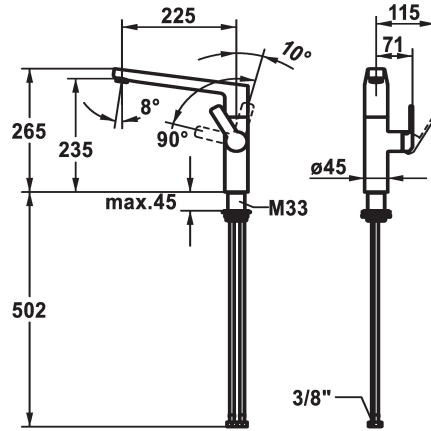

KWC DOMO 6.0 Lever mixer - Kitchen

Modell-Linie: DOMO 6.0 | 10.661.013.000FL
Taps | Manual taps

KWC-No.

124926

chromeline, A 225, flexible connection hoses

- * Lever mixer
- * Lever installation only possible on the right side
- Child safety: cold water flow in lever position towards the front
- * gap between wall and centre of mounting hole min. 26 mm
- * SwivelStop - swivel spout 150°, extensible to 360°
- Neoperl® Cascade® SLC
- * OptimalSpace - ample space for washing or working
- * KWC cartridge M 35 S
- with ceramic discs

- flow rate and temperature continuously variable
- temperature limitation
- * Flexible connection hoses 3/8"
- * QuickInstallation - Fastening via threaded connection with locking screws
- * Mounting hole size ø35 mm
- * To be ordered separately (optional or if necessary):
- Swivel range limited to 120° Z.538.320

Technical Data

Flow rate
Connection
Spout
Handling
Color code
Installation type
Faucet_typ
Measure Height
Acoustic group
Projection A
Energy label
Dimension Water outlet
material

11 l/min (3 bar)
Flexible connection hoses
swivel
side lever
chromeline
Pillar installation
Faucet
265
yes
A 225
B
235
Brass