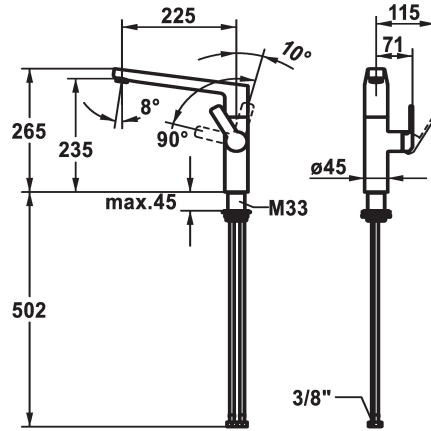

KWC DOMO 6.0 Lever mixer - Kitchen

Modell-Linie: DOMO 6.0 | 10.661.013.000FL
Hanat | Käsikäyttöiset hanat

KWC-No.

124926

chromeline, A 225, flexible connection hoses

* Lever mixer

* Lever installation only possible on the right side

- Child safety: cold water flow in lever position towards the front

* gap between wall and centre of mounting hole min. 26 mm

* SwivelStop - swivel spout 150°, extensible to 360°

- Neoperl® Cascade® SLC

* OptimalSpace - ample space for washing or working

* KWC cartridge M 35 S

- with ceramic discs

- flow rate and temperature continuously variable

- temperature limitation

* Flexible connection hoses 3/8"

* QuickInstallation - Fastening via threaded connection with locking screws

* Mounting hole size ø35 mm

* To be ordered separately (optional or if necessary):

- Swivel range limited to 120° Z.538.320

Tekniset tiedot

A_Spout_Spray

Connection

Spout

Handling