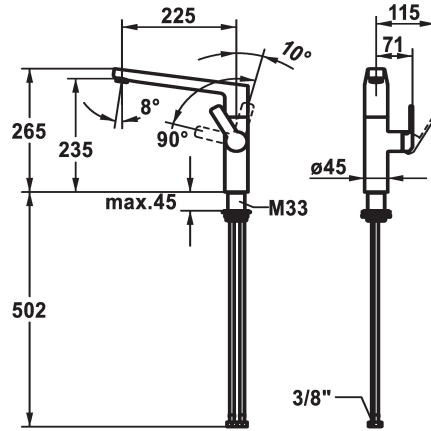

KWC DOMO 6.0 Lever mixer - Kitchen

Modell-Linie: DOMO 6.0 | 10.661.013.000FL
Armatura umywalkowa | Armatura jednouchwytywa

KWC-No.

124926

chromeline, A 225, flexible connection hoses

- * Lever mixer
- * Lever installation only possible on the right side
- Child safety: cold water flow in lever position towards the front
- * gap between wall and centre of mounting hole min. 26 mm
- * SwivelStop - swivel spout 150°, extensible to 360°
- Neoperl® Cascade® SLC
- * OptimalSpace - ample space for washing or working
- * KWC cartridge M 35 S
- with ceramic discs

- flow rate and temperature continuously variable
- temperature limitation
- * Flexible connection hoses 3/8"
- * QuickInstallation - Fastening via threaded connection with locking screws
- * Mounting hole size ø35 mm
- * To be ordered separately (optional or if necessary):
- Swivel range limited to 120° Z.538.320

Dane techniczne

A_Spout_Spray	11 l/min (3 bar)
Connection	Flexible_Anschlusschläuche
ATT-KWC-AUSLAUF	schwenkbar
Handling	seitenbedient
ATT-KWC-FARBCODE	chromeline
Installation_type	Standmontage
Faucet_typ	01
Dimension Height	265
G_Acoustic group	1
Projection_A	A225
EnergyLabelCH	B
ATT-KWC-MASS-WASSERAUSTRITT	235
Material	Mosiqdz

11 l/min (3 bar)
Flexible_Anschlusschläuche
schwenkbar
seitenbedient
chromeline
Standmontage
01
265
1
A225
B
235
Mosiqdz