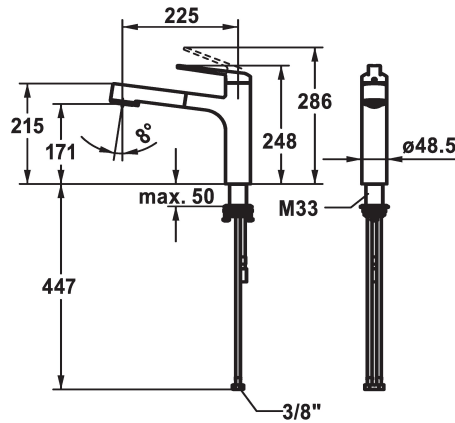

KWC DOMO E Lever mixer - Kitchen

Modell-Linie: DOMO E | 10.701.033.700FL
Armatura umywalkowa | Armatura jednouchwytywa

KWC-No.

124934
stainless steel, A 225, flexible connection hoses

- * Lever mixer
- * TouchProtect - anti-scald protection thanks to the "double skin" principle
- * Intrinsicly safe against backflow
- * Pull-out spray
 - SprayClean - easy to clean and actively prevents limescale buildup
 - up to 600 mm pull-out length
 - TripleClean - Normal, soft, and power stream modes
 - hose surface to fit faucet surface
 - QuickConnect - Simple hose connection system

- * Hose guide, swivelling 120°
- * EasyLock - a pull-out spray that easily slides back into place
- * OptimalSpace - ample space for washing or working
- * KWC cartridge M 35 S
 - with ceramic discs
 - flow rate and temperature continuously variable
 - temperature limitation
- * Flexible connection hoses 3/8"
- * QuickInstallation - Fastening via threaded connection with locking screws
- * Mounting hole size 43.5 mm

Dane techniczne

ATT-KWC-A_AUSZUGBRAUSE_SIEB
ATT-KWC-A_AUSZUGBRAUSE_NORMAL
Connection
ATT-KWC-AUSLAUF
Handling
Kitchen_spray
ATT-KWC-FARBCODE
Installation_type
Faucet_typ
Dimension Height
G_Acoustic group
Projection_A
EnergyLabelCH
ATT-KWC-MASS-WASSERAUSTRITT
Material

9 l/min (3 bar)
8 l/min (3 bar)
Flexible_Anschlussschläuche
schwenkbar
topbedient
Auszugbrause
stainless steel
Standmontage
01
248
1
A225
B
171
ROSTFREIER_STAHL