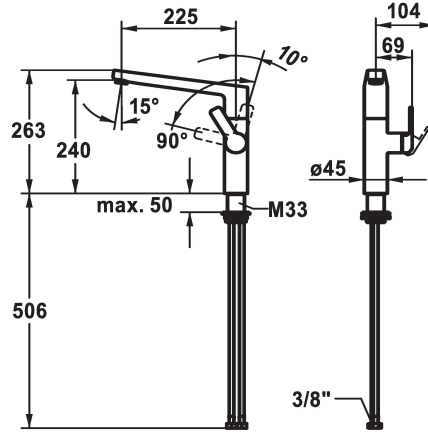

KWC DOMO E Lever mixer - Kitchen

Modell-Linie: DOMO E | 10.701.013.700FL
Umyvadlové armatury | Hydraulické armatury

KWC-No.

124936
stainless steel, A 225, flexible connection hoses

- * Lever mixer
- * Lever installation only possible on the right side
- Child safety: cold water flow in lever position towards the front
- * gap between wall and centre of mounting hole min. 26 mm
- * SwivelStop - swivel spout 360°, limitable to 150°
- Neoperl® Cascade® SLC
- * OptimalSpace - ample space for washing or working
- * KWC cartridge M 35 S

- with ceramic discs
- flow rate and temperature continuously variable
- temperature limitation
- * Flexible connection hoses 3/8"
- * QuickInstallation - Fastening via threaded connection with locking screws
- * Mounting hole size ø35 mm

Technické údaje

A_Spout_Spray
Connection
ATT-KWC-AUSLAUF
Handling
ATT-KWC-FARBCODE
Installation_type
Faucet_typ
Measure_Height
G_Acoustic group
Projection_A
EnergyLabelCH
ATT-KWC-MASS-WASSERAUSTRITT
Materiál

11 l/min (3 bar)
Flexible_Anschlusschläuche
schwenkbar
seitenbedient
stainless steel
Standmontage
01
263
yes
A225
B
240
ROSTFREIER-STAHL