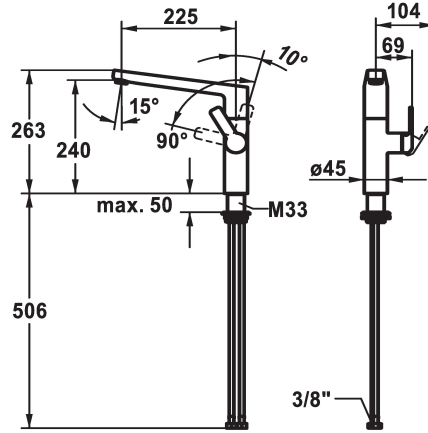

KWC DOMO E Lever mixer - Kitchen

Modell-Linie: DOMO E | 10.701.013.700FL
Taps | Manual taps

KWC-No.

124936
stainless steel, A 225, flexible connection hoses

- * Lever mixer
- * Lever installation only possible on the right side
- Child safety: cold water flow in lever position towards the front
- * gap between wall and centre of mounting hole min. 26 mm
- * SwivelStop - swivel spout 360°, limitable to 150°
- Neoperl® Cascade® SLC
- * OptimalSpace - ample space for washing or working
- * KWC cartridge M 35 S

- with ceramic discs
- flow rate and temperature continuously variable
- temperature limitation
- * Flexible connection hoses 3/8"
- * QuickInstallation - Fastening via threaded connection with locking screws
- * Mounting hole size ø35 mm

Technical Data

Flow rate	11 l/min (3 bar)
Connection	Flexible connection hoses
Spout	swivel
Handling	side lever
Color code	stainless steel
Installation_type	Pillar installation
Faucet_typ	Faucet
Dimension Height	263
Acoustic group	Battery1
Projection_A	A 225
Energy Label	B
Dimension Water outlet	240
material	stainless steel